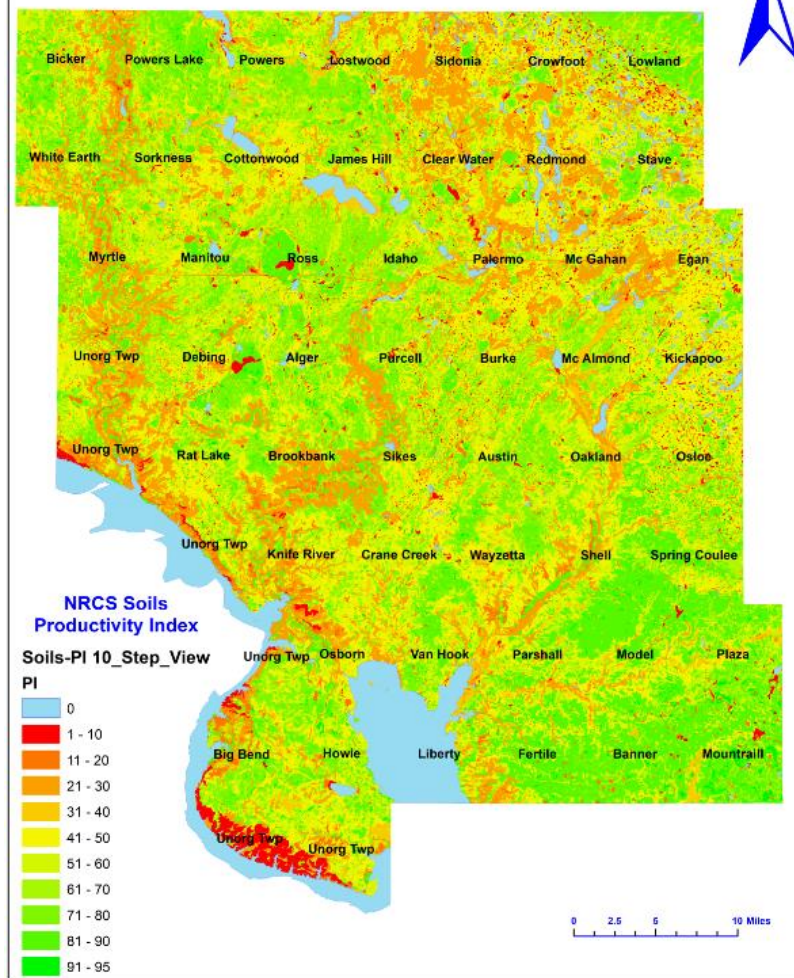

Mountrail County – Actual Land Use

Agricultural Land Valuation

Mountrail County - Ag Land Actual Use

Mountrail County - NRCS Soils

Mountrail County - Average Acre Value