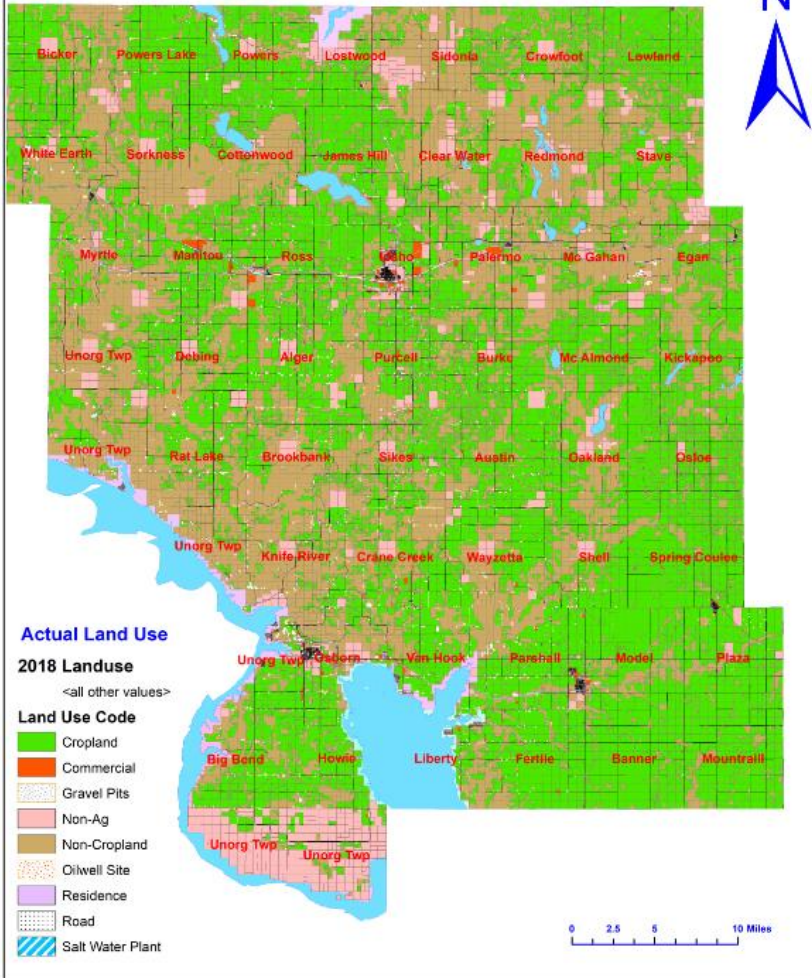

Mountrail County – Actual Land Use

Agricultural Land Valuation

Mountrail County - Ag Land Actual Use

Mountrail County - NRCS Soils

Mountrail County - Average Acre Value