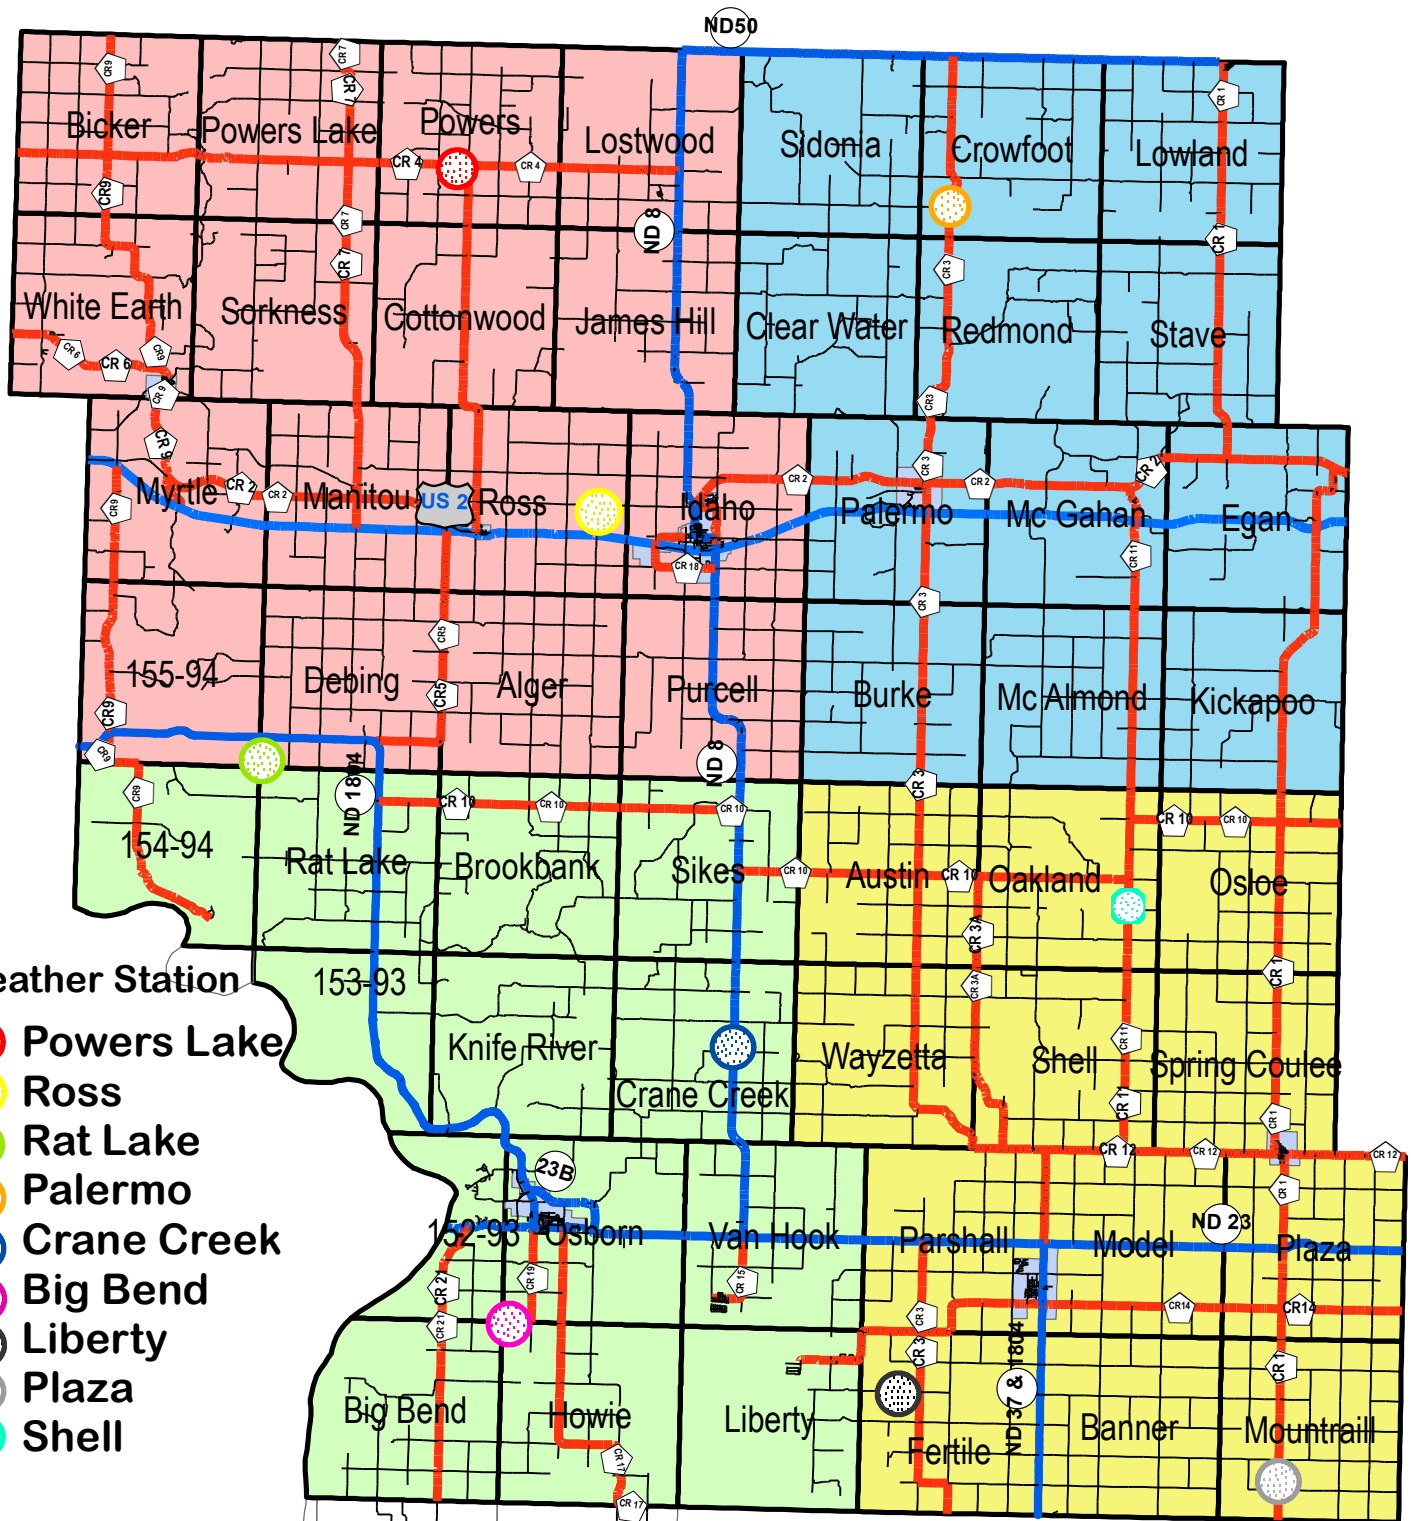

# Mountrail County Weather Zones

- Weather Station**
- Powers Lake
  - Ross
  - Rat Lake
  - Palermo
  - Crane Creek
  - Big Bend
  - Liberty
  - Plaza
  - Shell

<b>ZONE 1</b>	<b>ZONE 2</b>
<b>ZONE 3</b>	<b>ZONE 4</b>