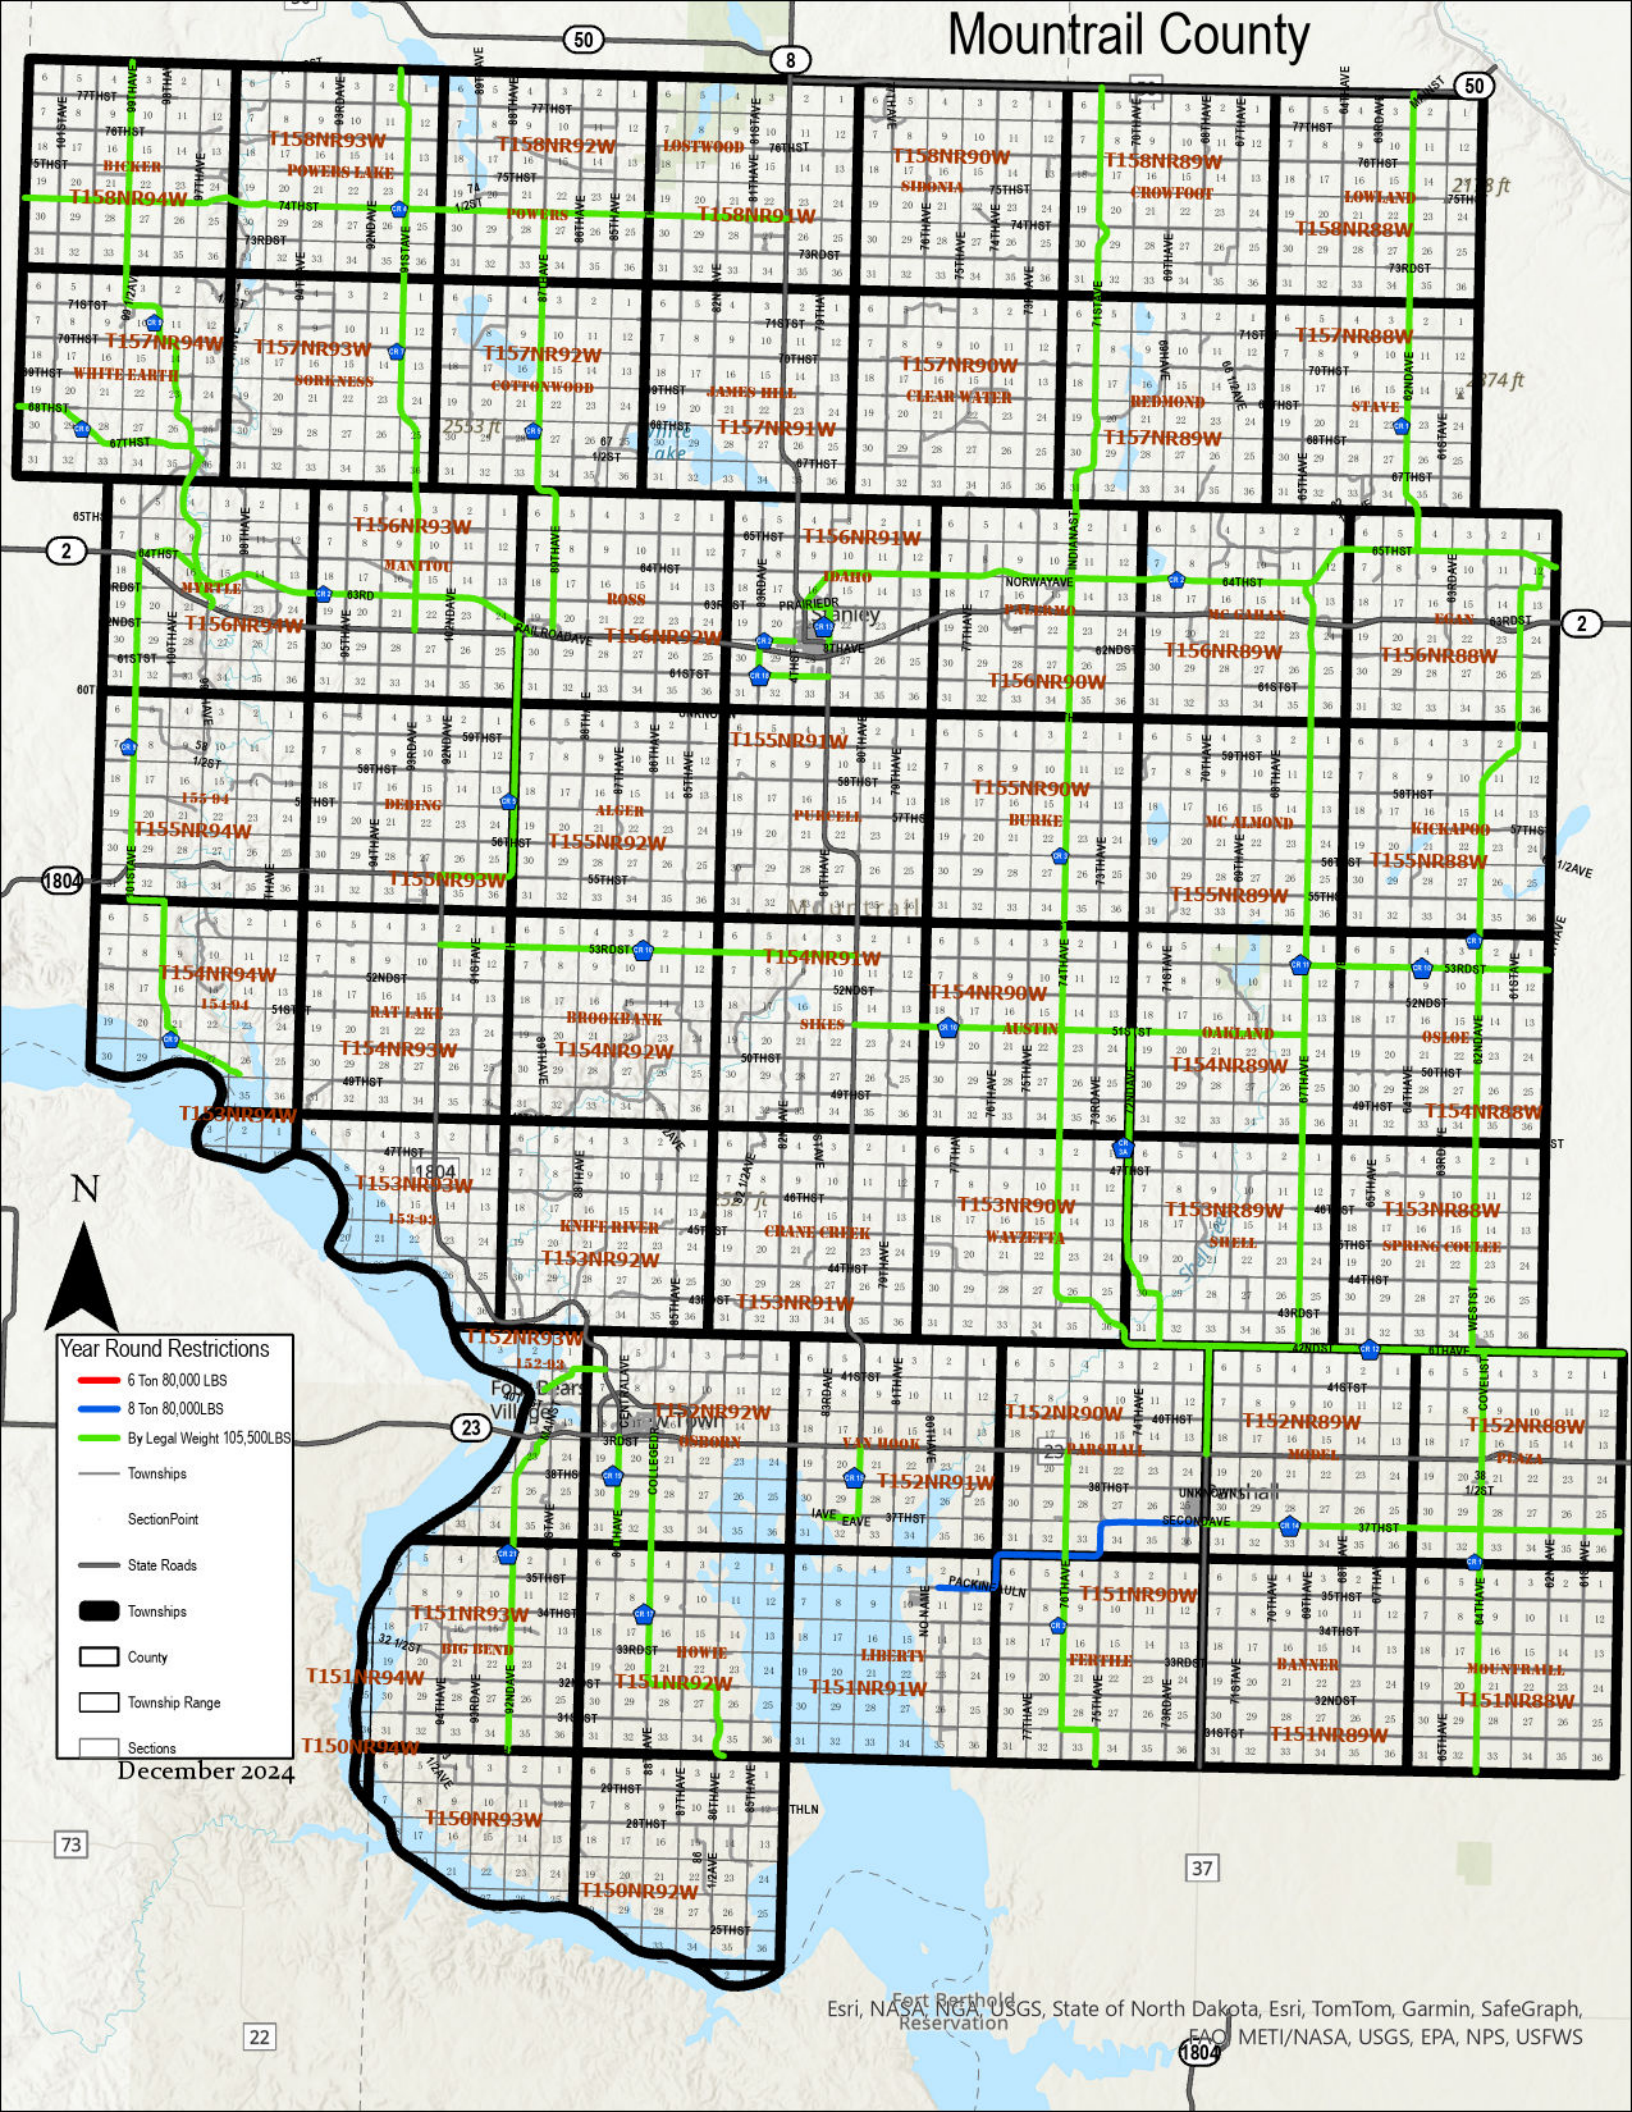

# Mountrail County

- Year Round Restrictions**
- 6 Ton 80,000 LBS
  - 8 Ton 80,000 LBS
  - By Legal Weight 105,500 LBS
  - Townships
  - SectionPoint
  - State Roads
  - Townships
  - County
  - Township Range
  - Sections

December 2024