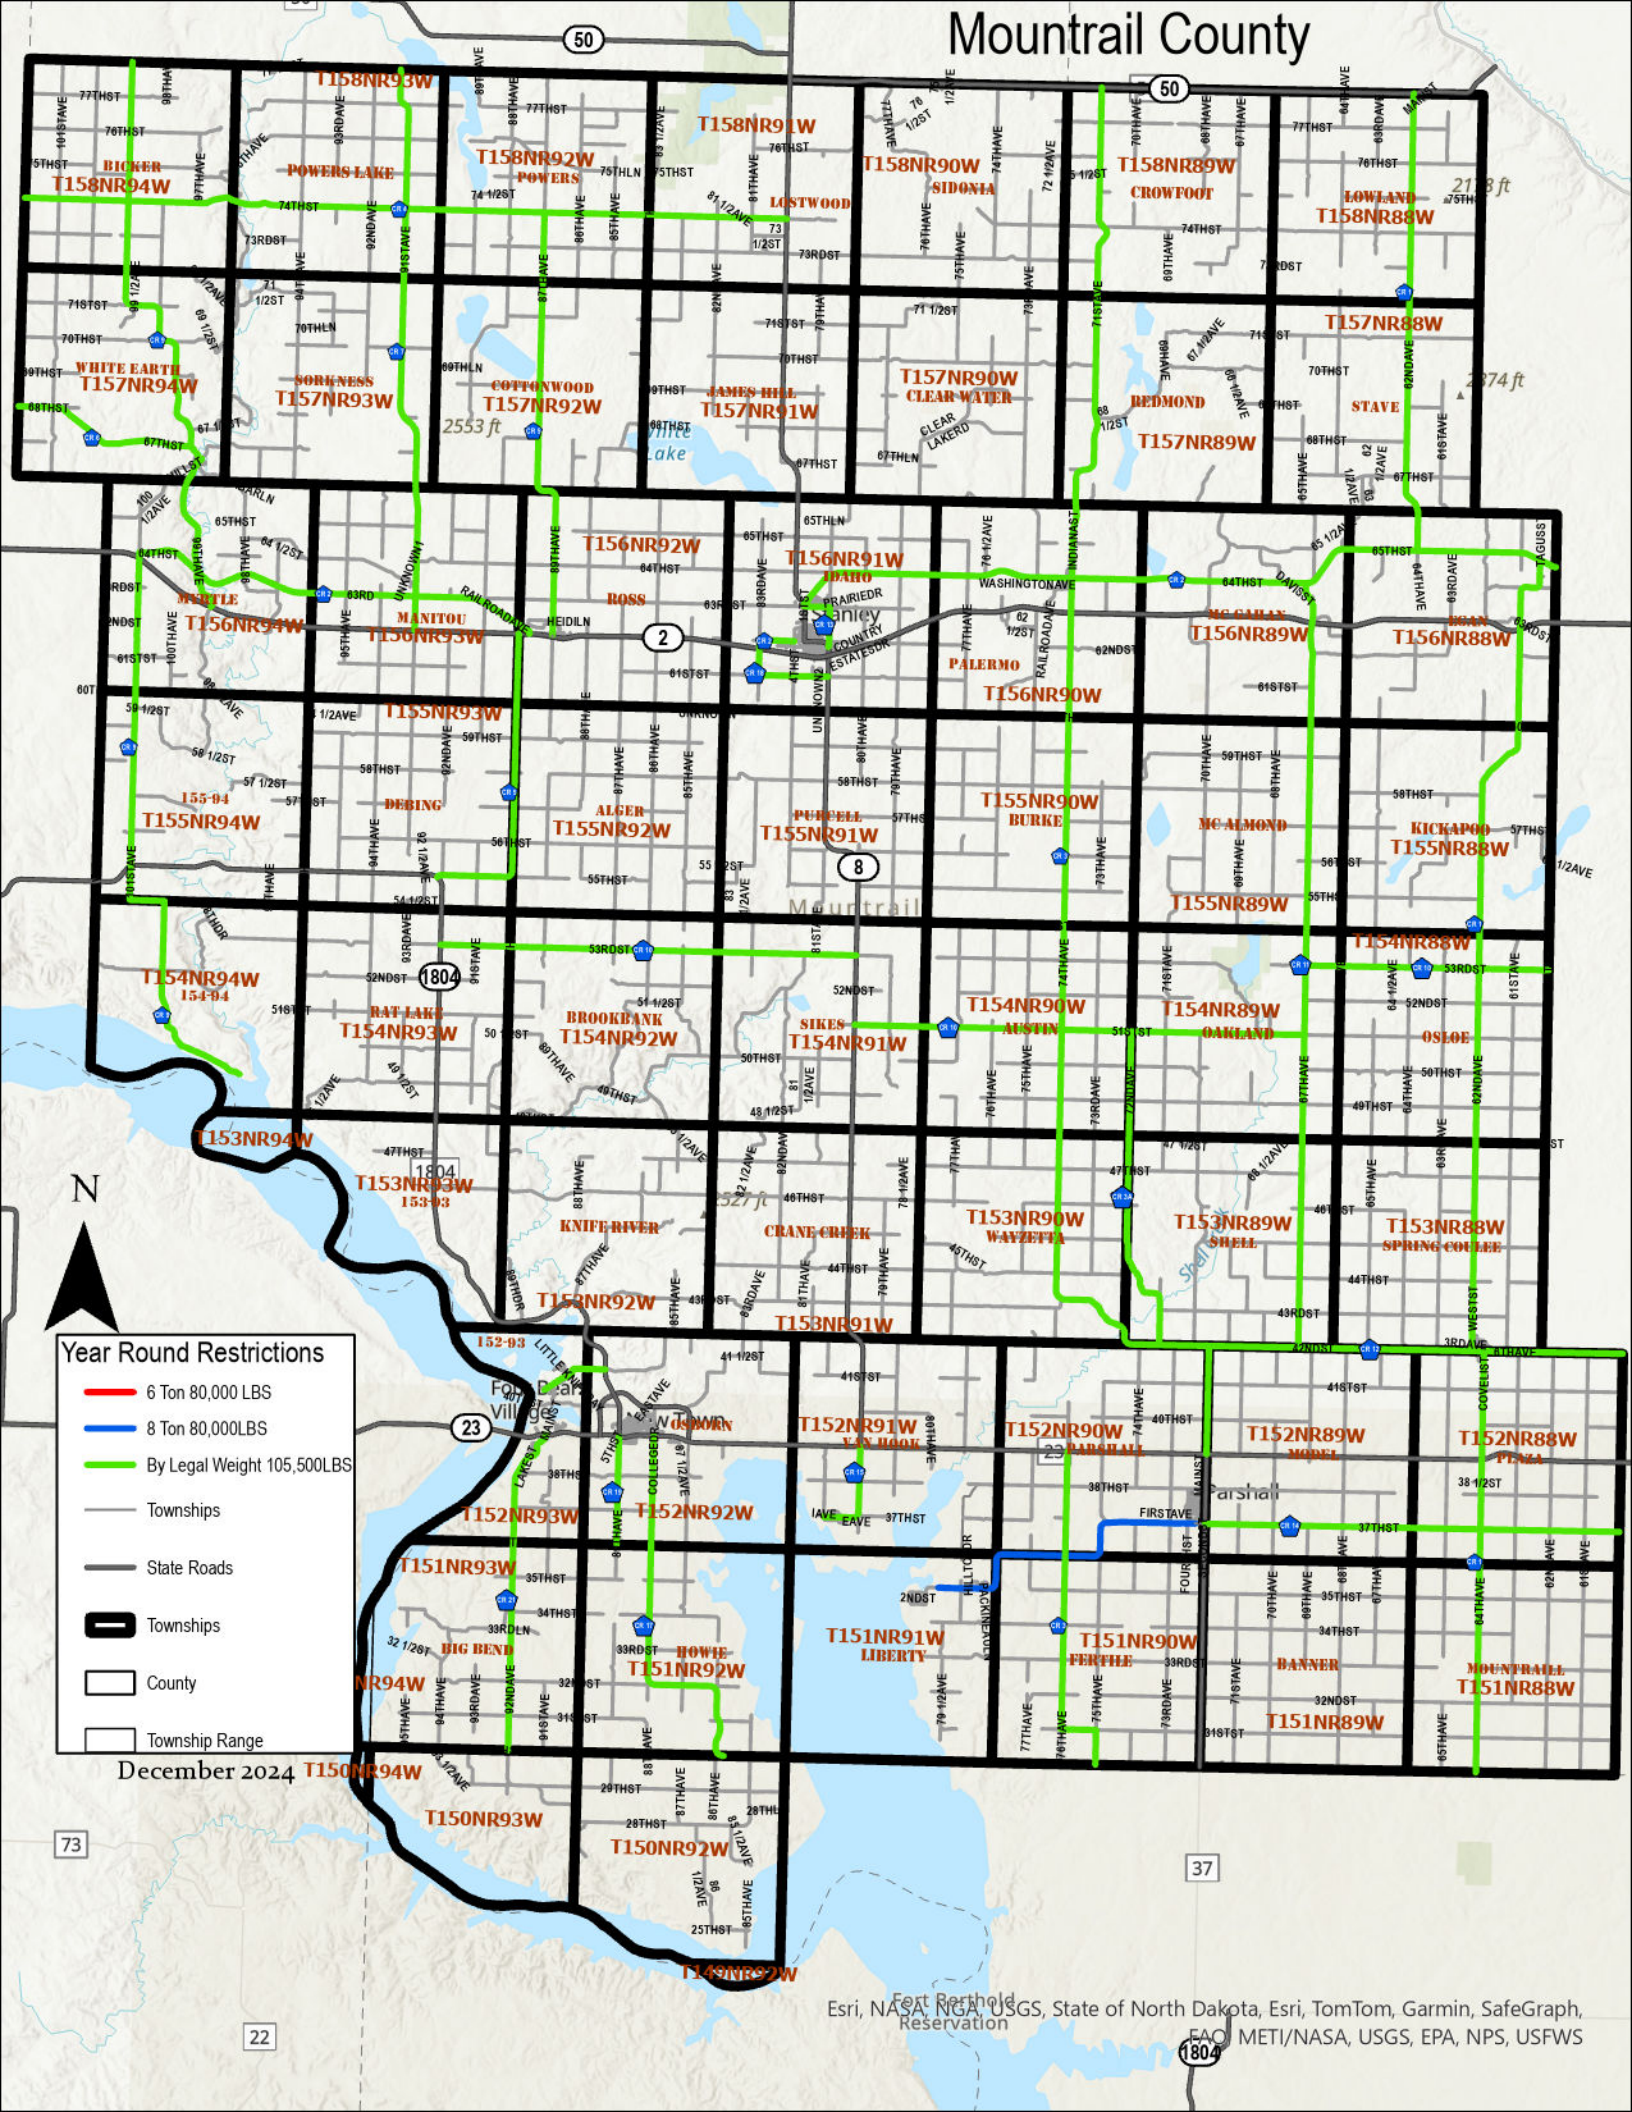

Mountrail County

Year Round Restrictions

- 6 Ton 80,000 LBS
- 8 Ton 80,000 LBS
- By Legal Weight 105,500 LBS
- Townships
- State Roads
- Townships
- County
- Township Range

December 2024