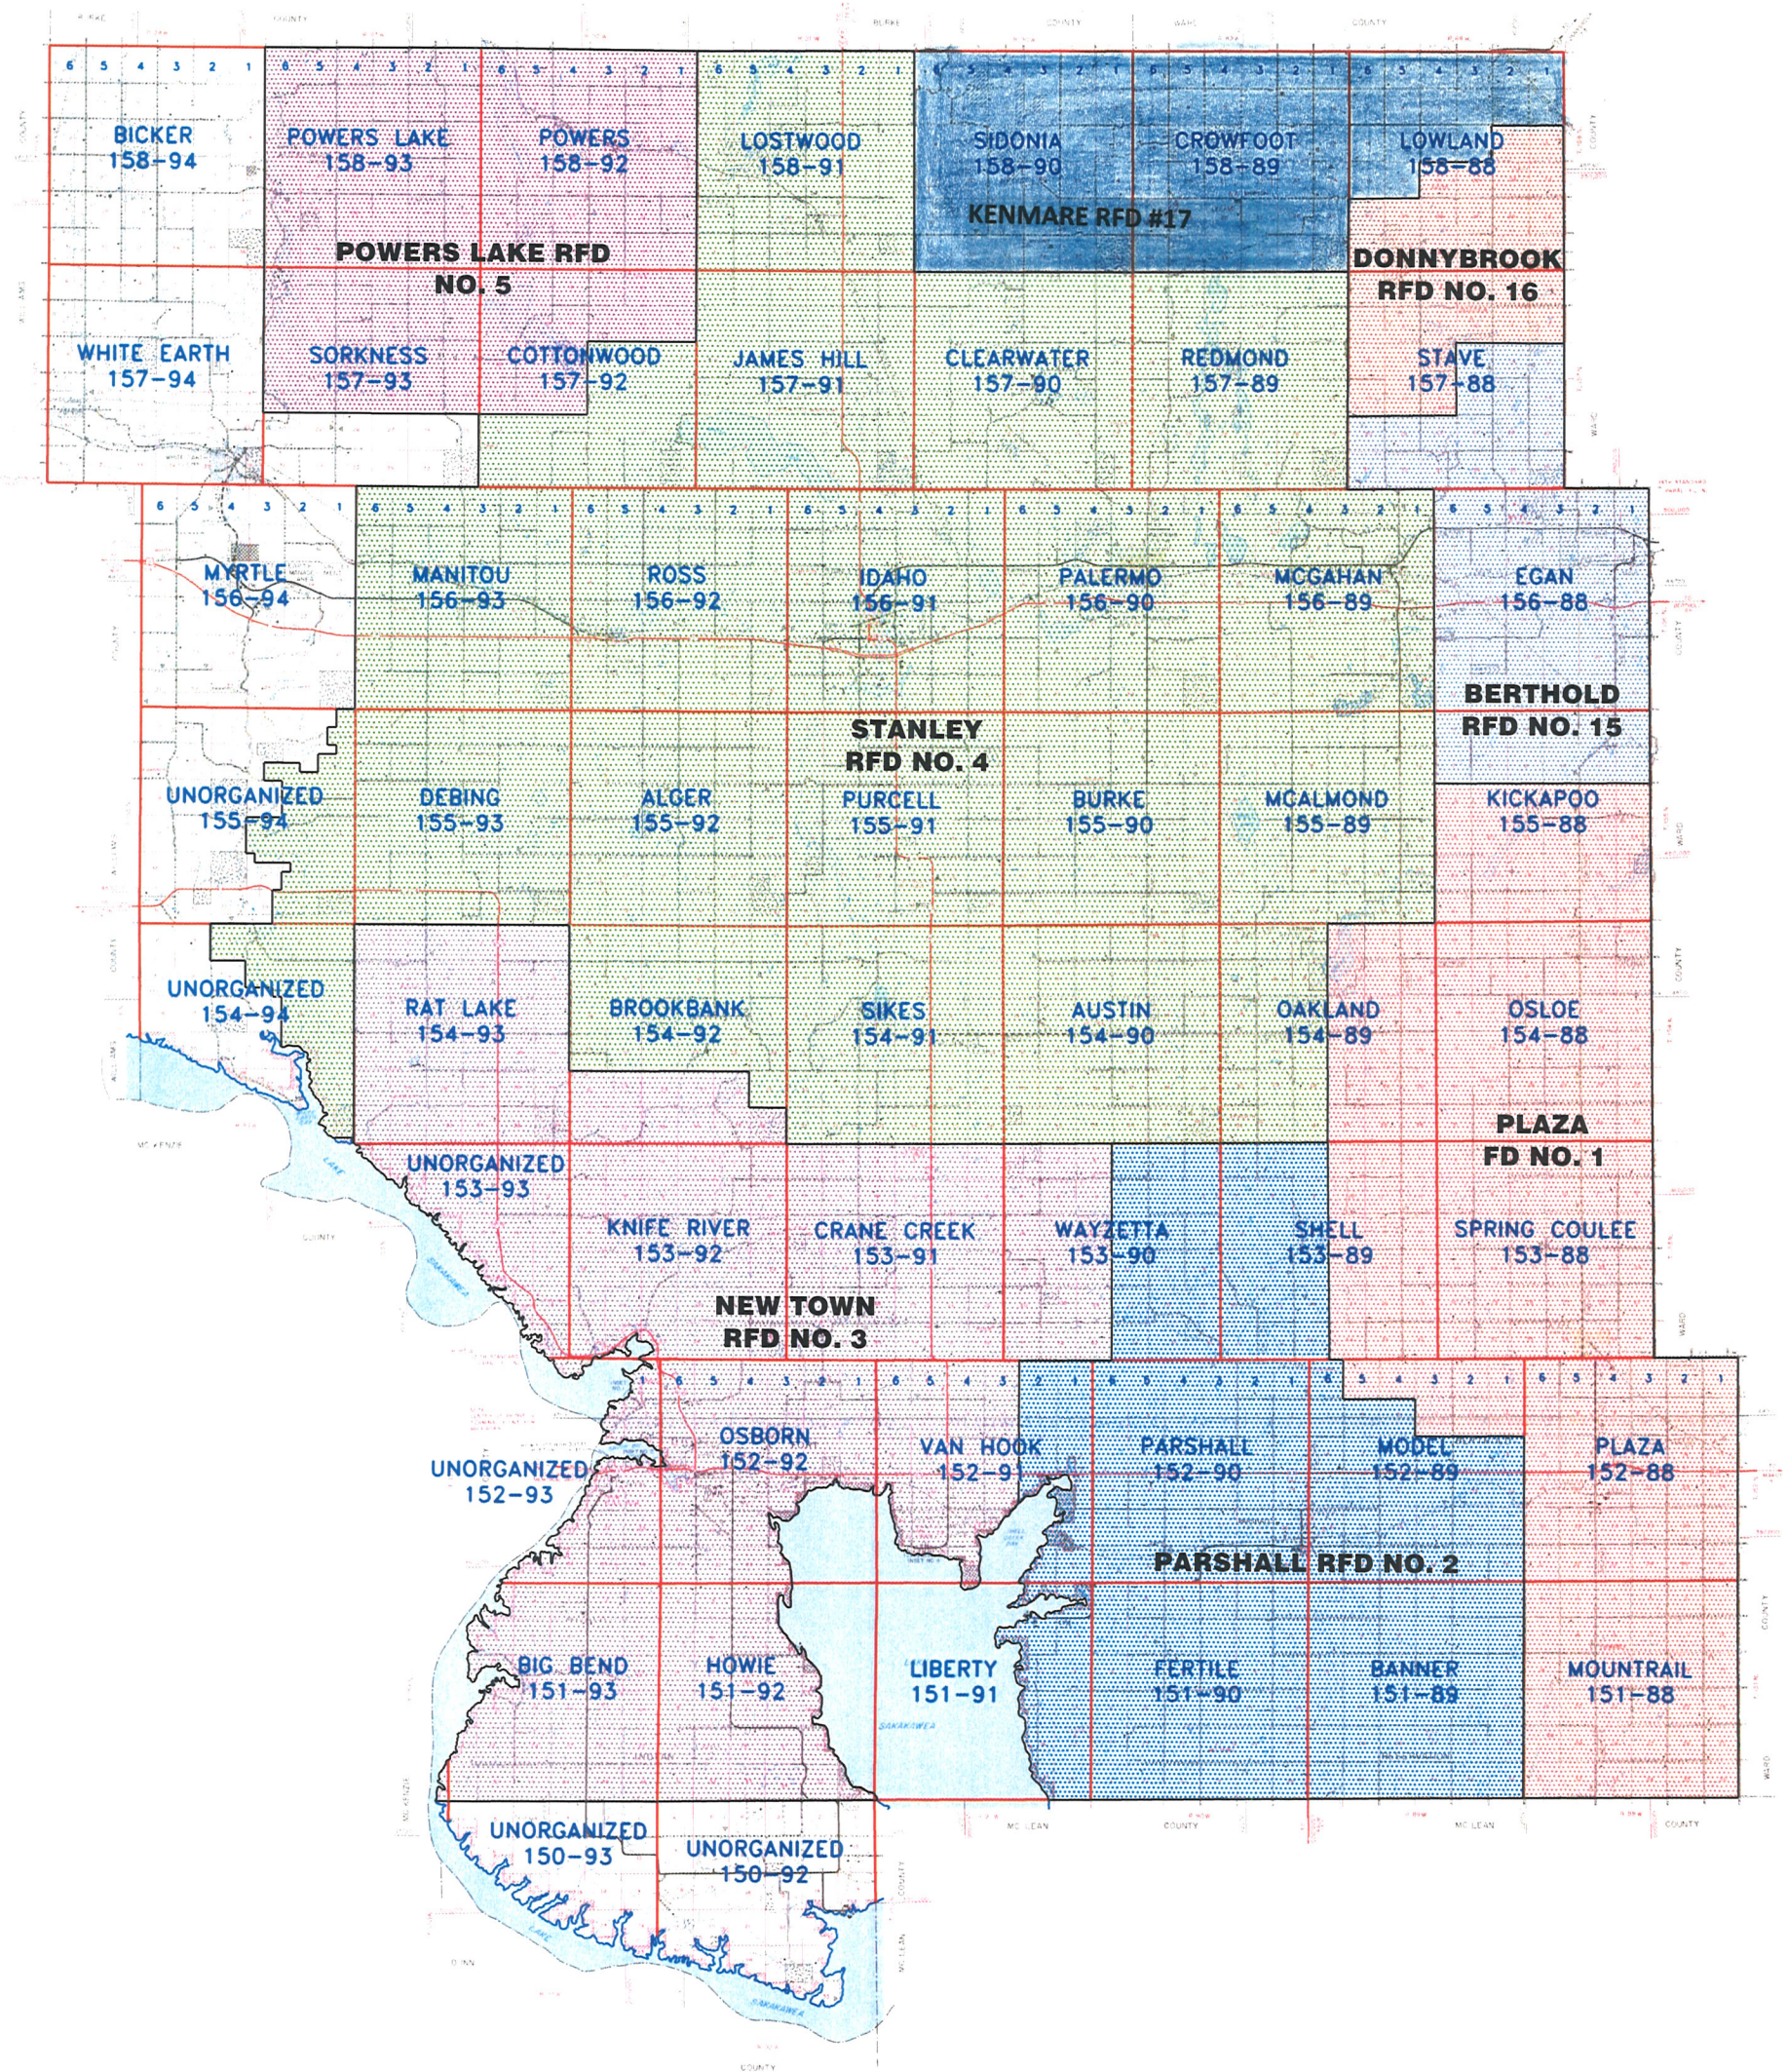

# MOUNTRAIL COUNTY FIRE DISTRICT MAP

DRAWING NOT TO SCALE