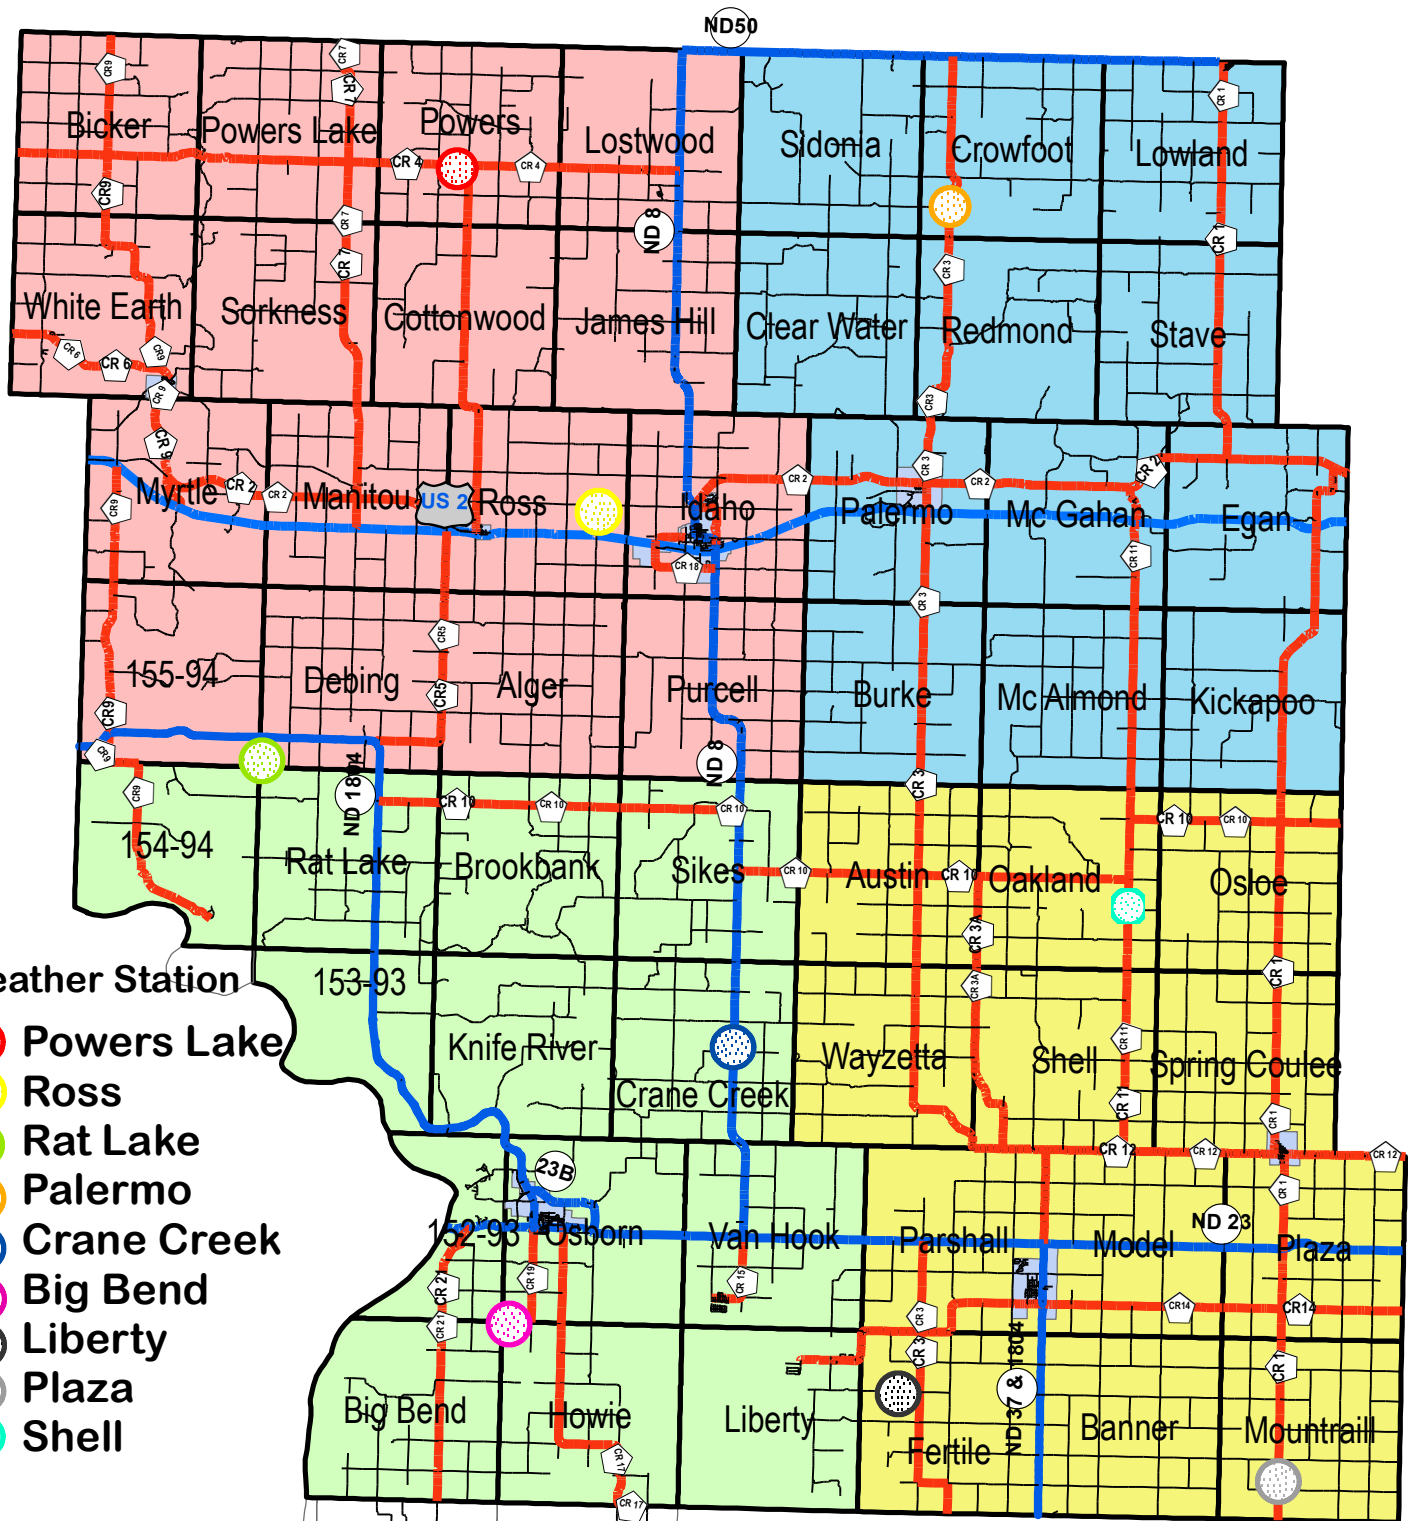

Mountrail County Weather Zones

- Weather Station**
- Powers Lake
 - Ross
 - Rat Lake
 - Palermo
 - Crane Creek
 - Big Bend
 - Liberty
 - Plaza
 - Shell

ZONE 1	ZONE 2
ZONE 3	ZONE 4