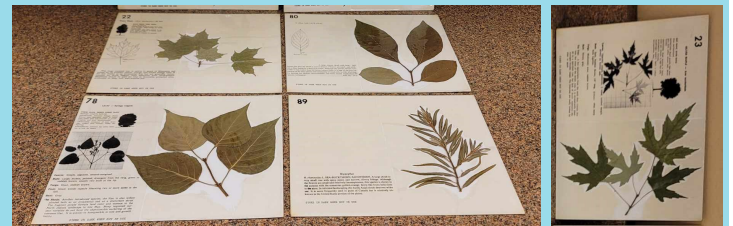

## Tree Identification Trunk:

Includes: Physical examples of over 60 North Dakota Tree/Leaves & educational materials