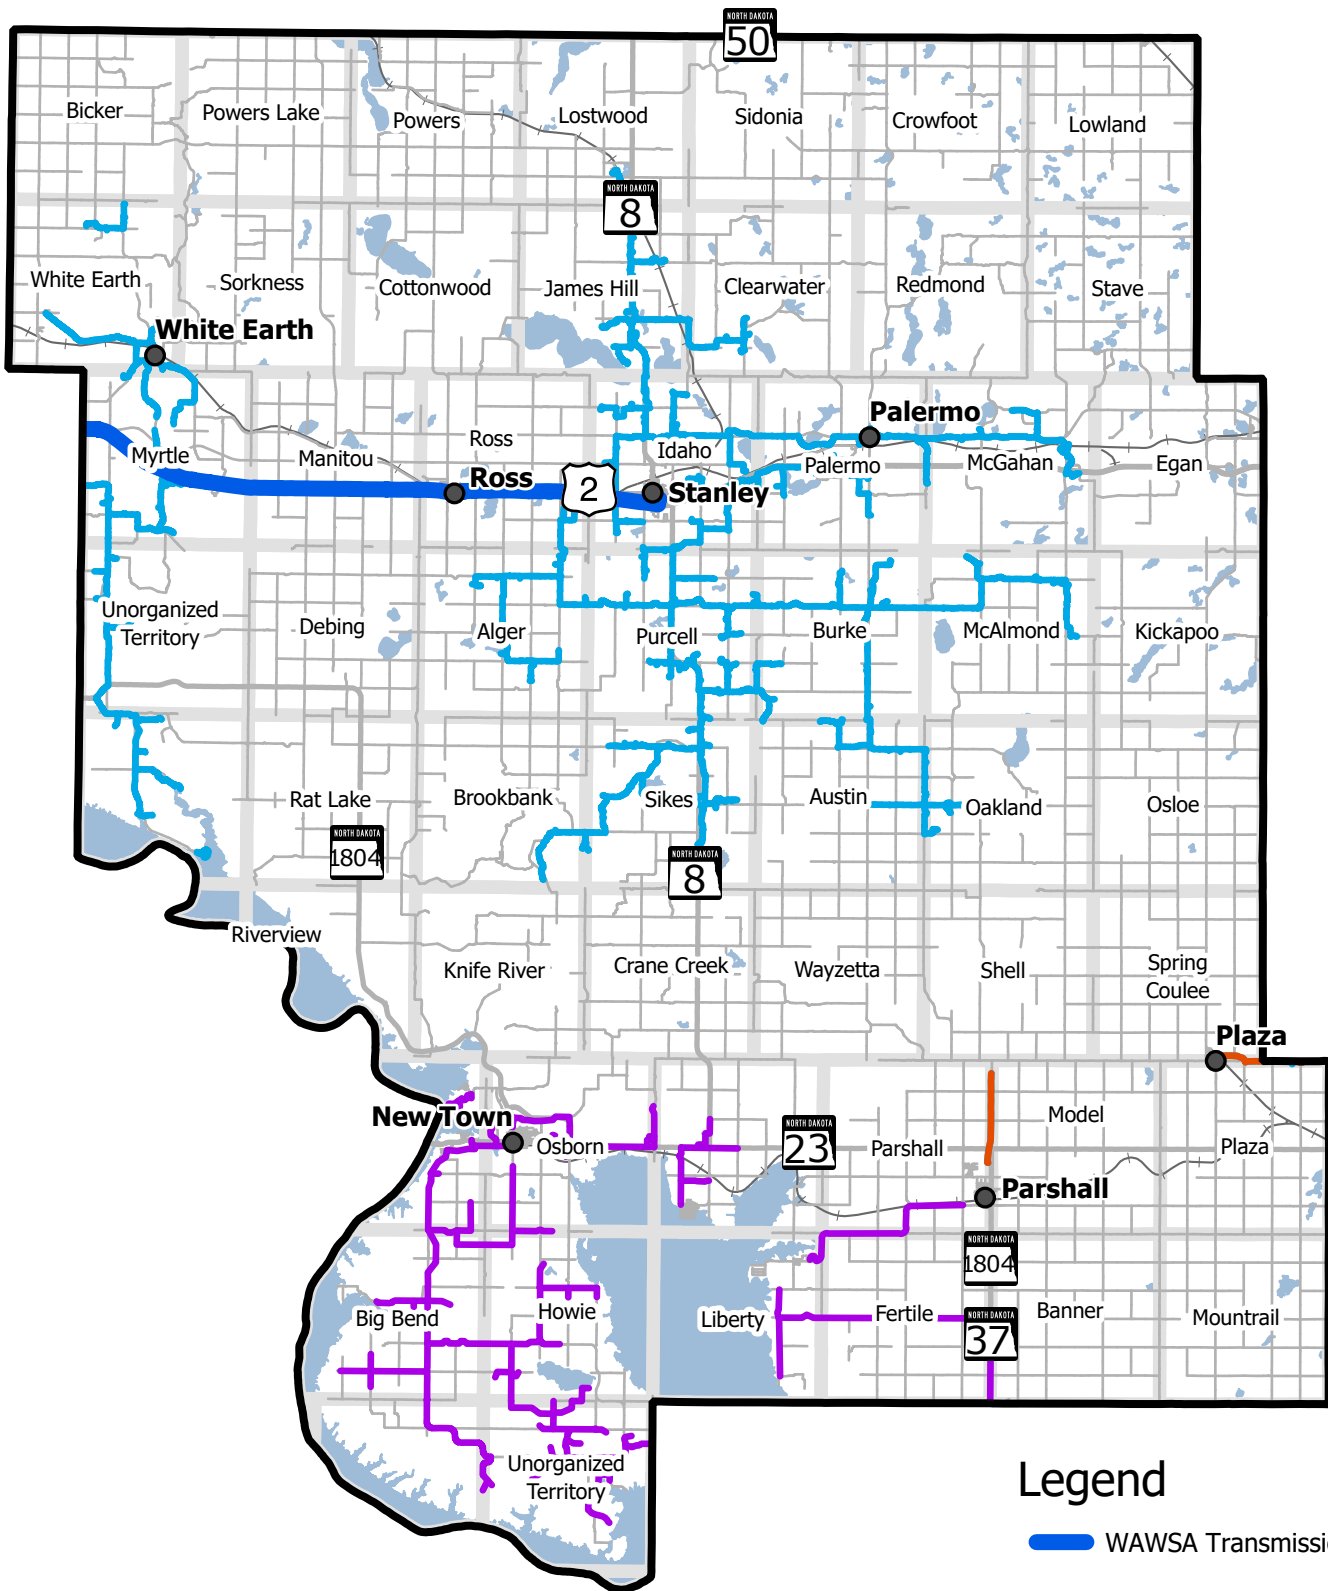

Map M - Rural Water System

Legend

- █ WAWSA Transmission Main
- █ R & T Water Supply Association
- █ Fort Berthold Rural Water
- █ Northern Prairie Rural Water District
- Roads
- Incorporated Cities
- Township Boundary

Data Source: Rural Water Service Providers