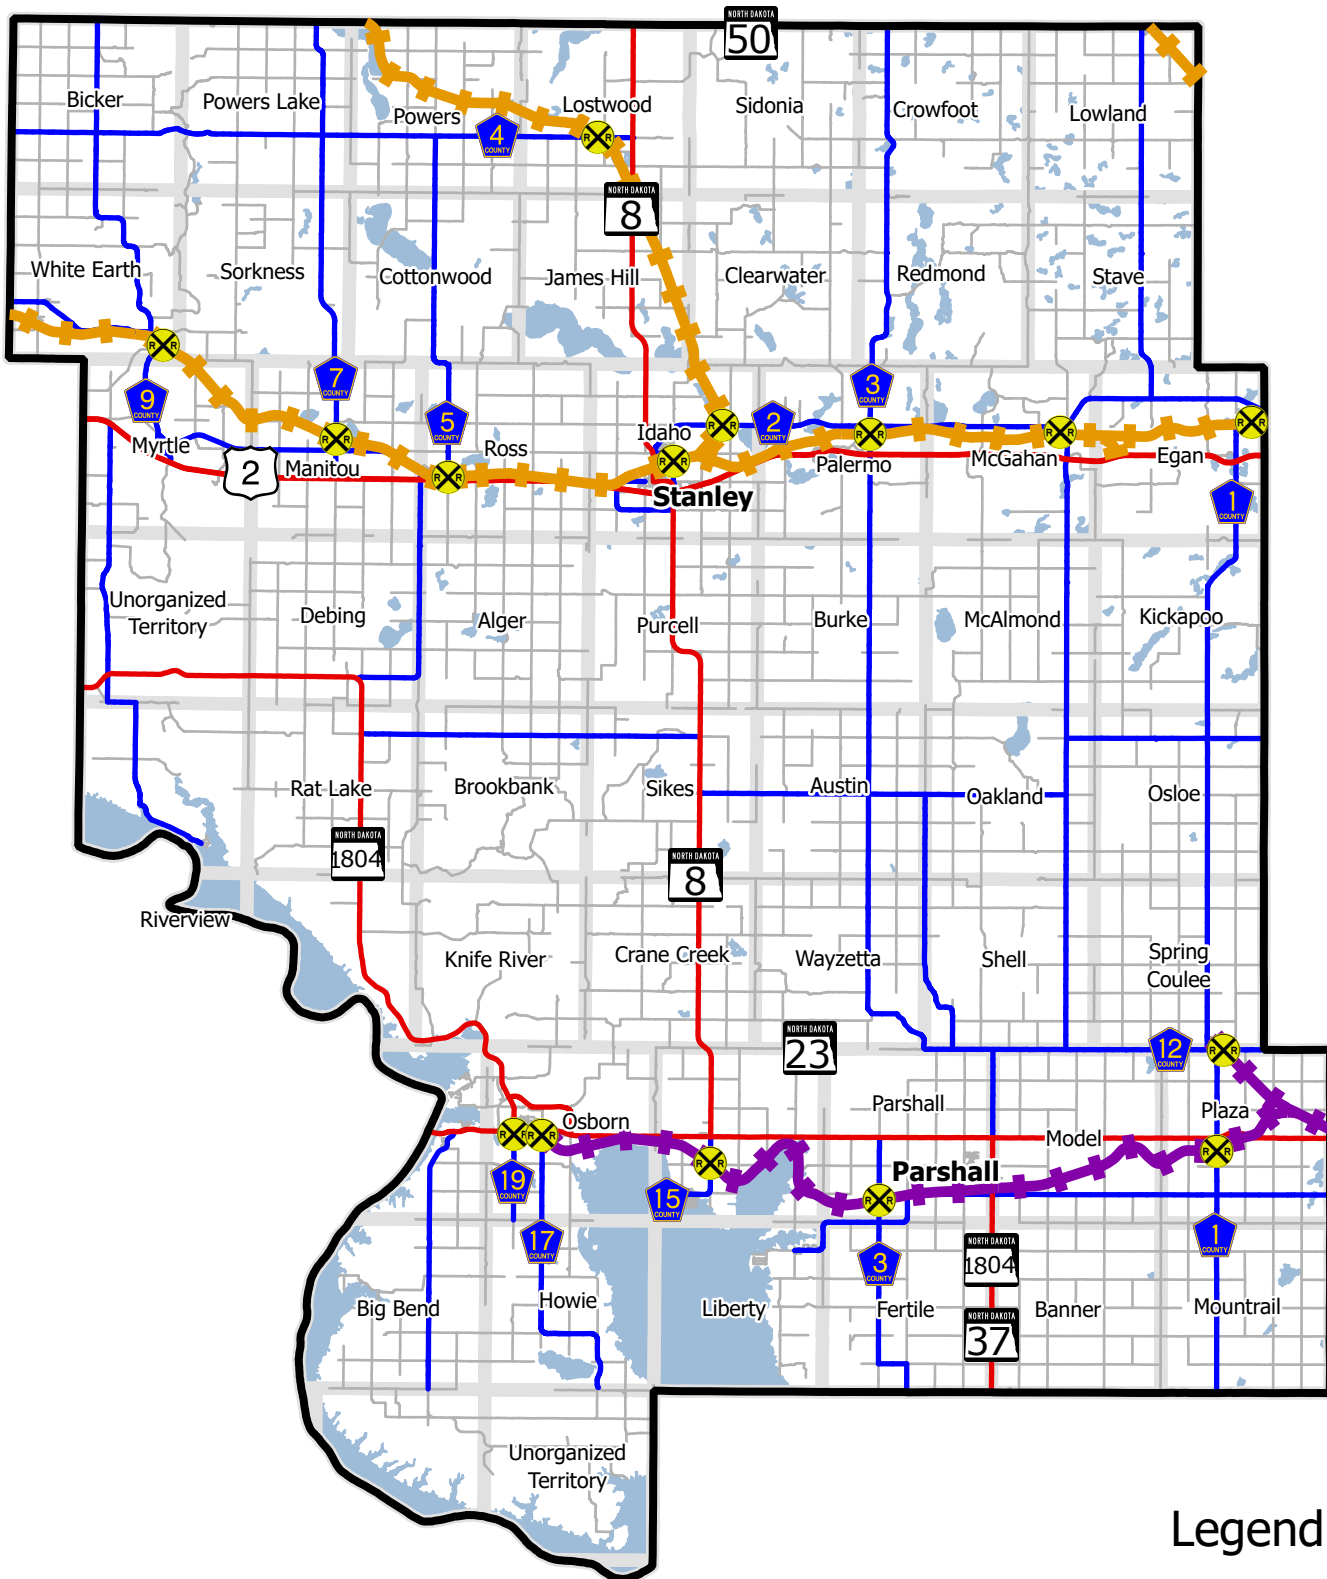

Map K - Railroad System

Legend

-  BNSF Line
-  CPRS Line
-  State Highways
-  County Roads
-  County Road Crossing
-  Township Boundary

Data Source: North Dakota GIS Hub