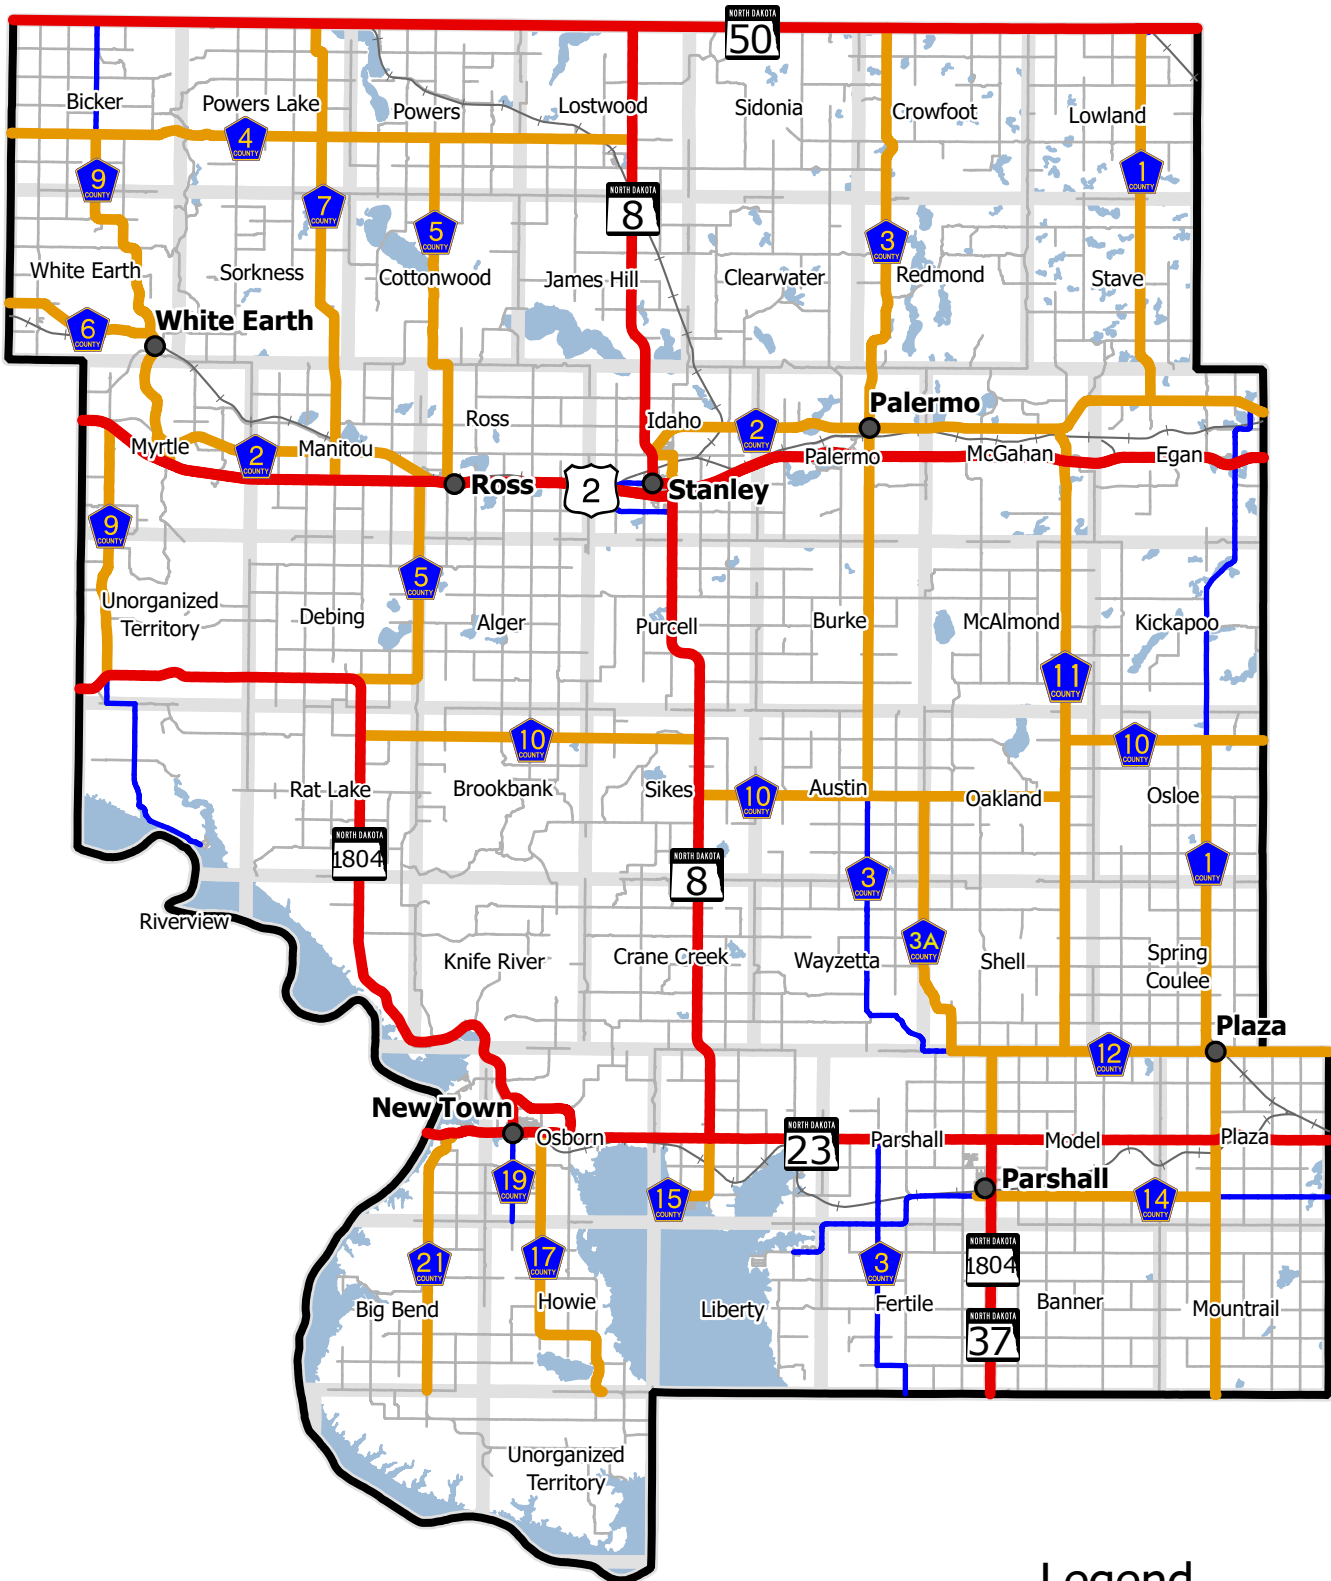

Map E - County Roadway System

Legend

- State Highway Arterials
- County Major Collectors (CMC)
- County Minor Collectors
- Local Roads, Township Roads, and BIA Roads
- Railroads

Data Source: Mountrail County Road and Bridge Department