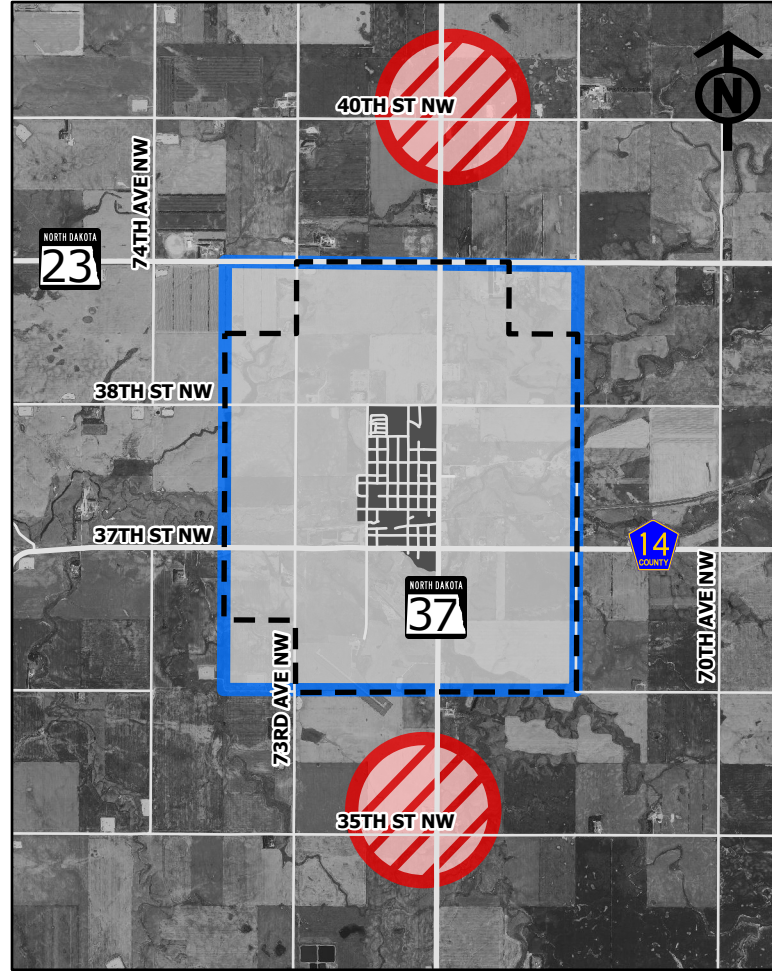

Map D - Urban Growth Areas

New Town

Parshall

Stanley

Key

-  City Limits
-  1 Mile ETA (Calculated in GIS)
-  Urban Growth Area (Adjusted)
-  USAF Facility Buffer
-  Roads