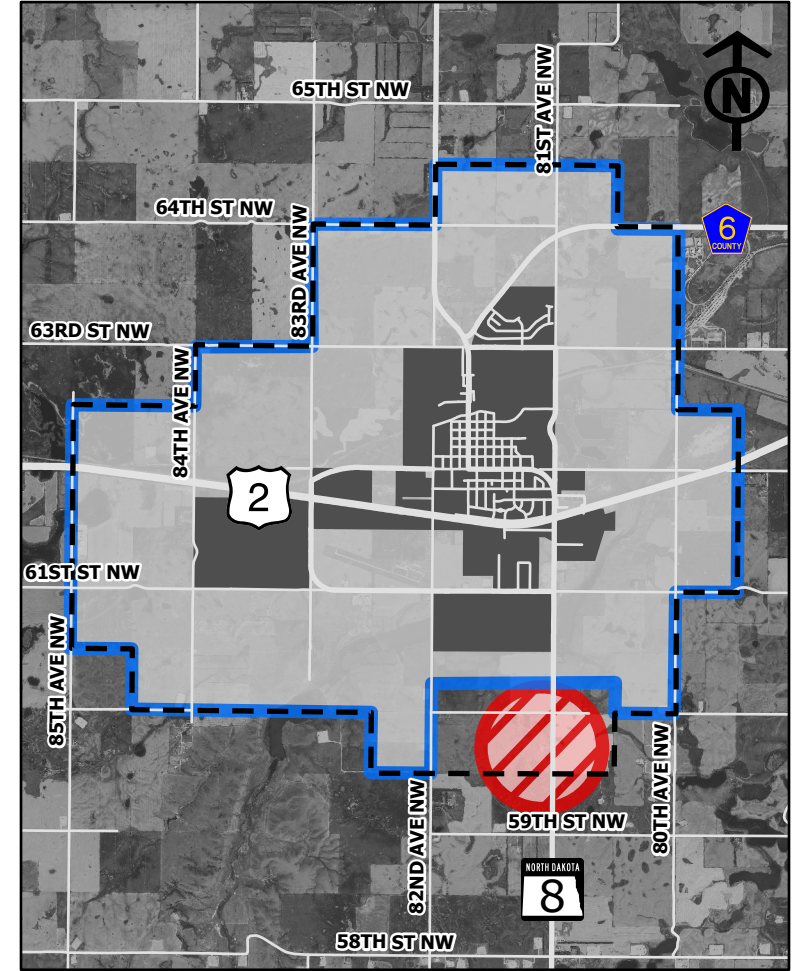

Map D - Urban Growth Areas

New Town

Parshall

Stanley

Key

-  City Limits
-  1 Mile ETA (Calculated in GIS)
-  Urban Growth Area (Adjusted)
-  USAF Facility Buffer
-  Roads