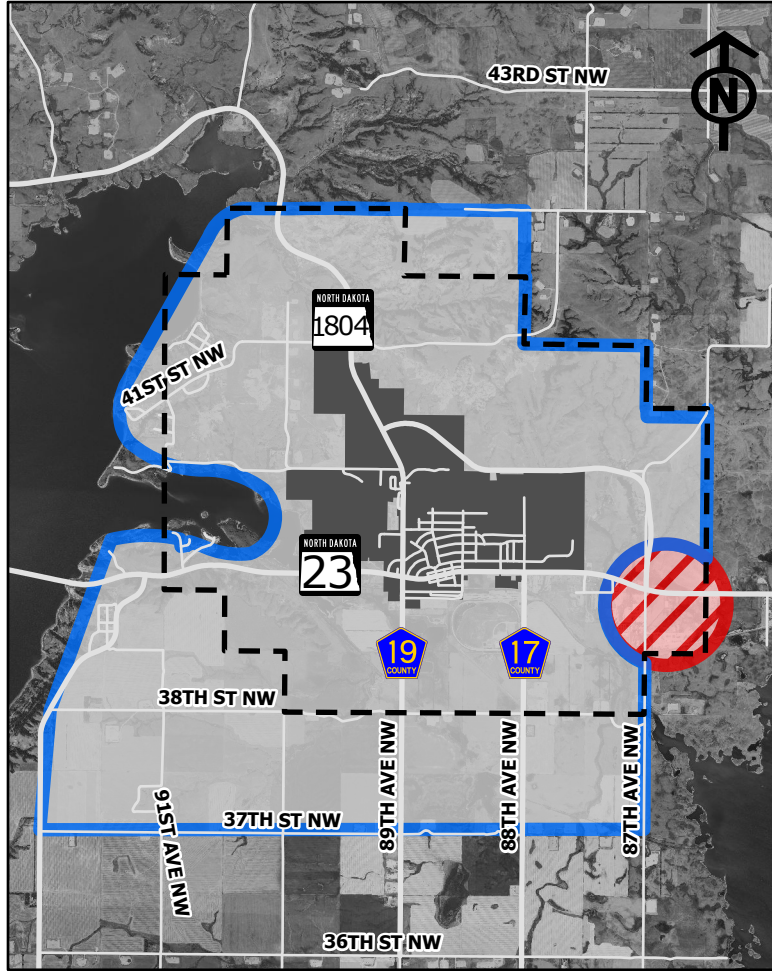

Map D - Urban Growth Areas

New Town

Parshall

Stanley

Key

-  City Limits
-  1 Mile ETA (Calculated in GIS)
-  Urban Growth Area (Adjusted)
-  USAF Facility Buffer
-  Roads