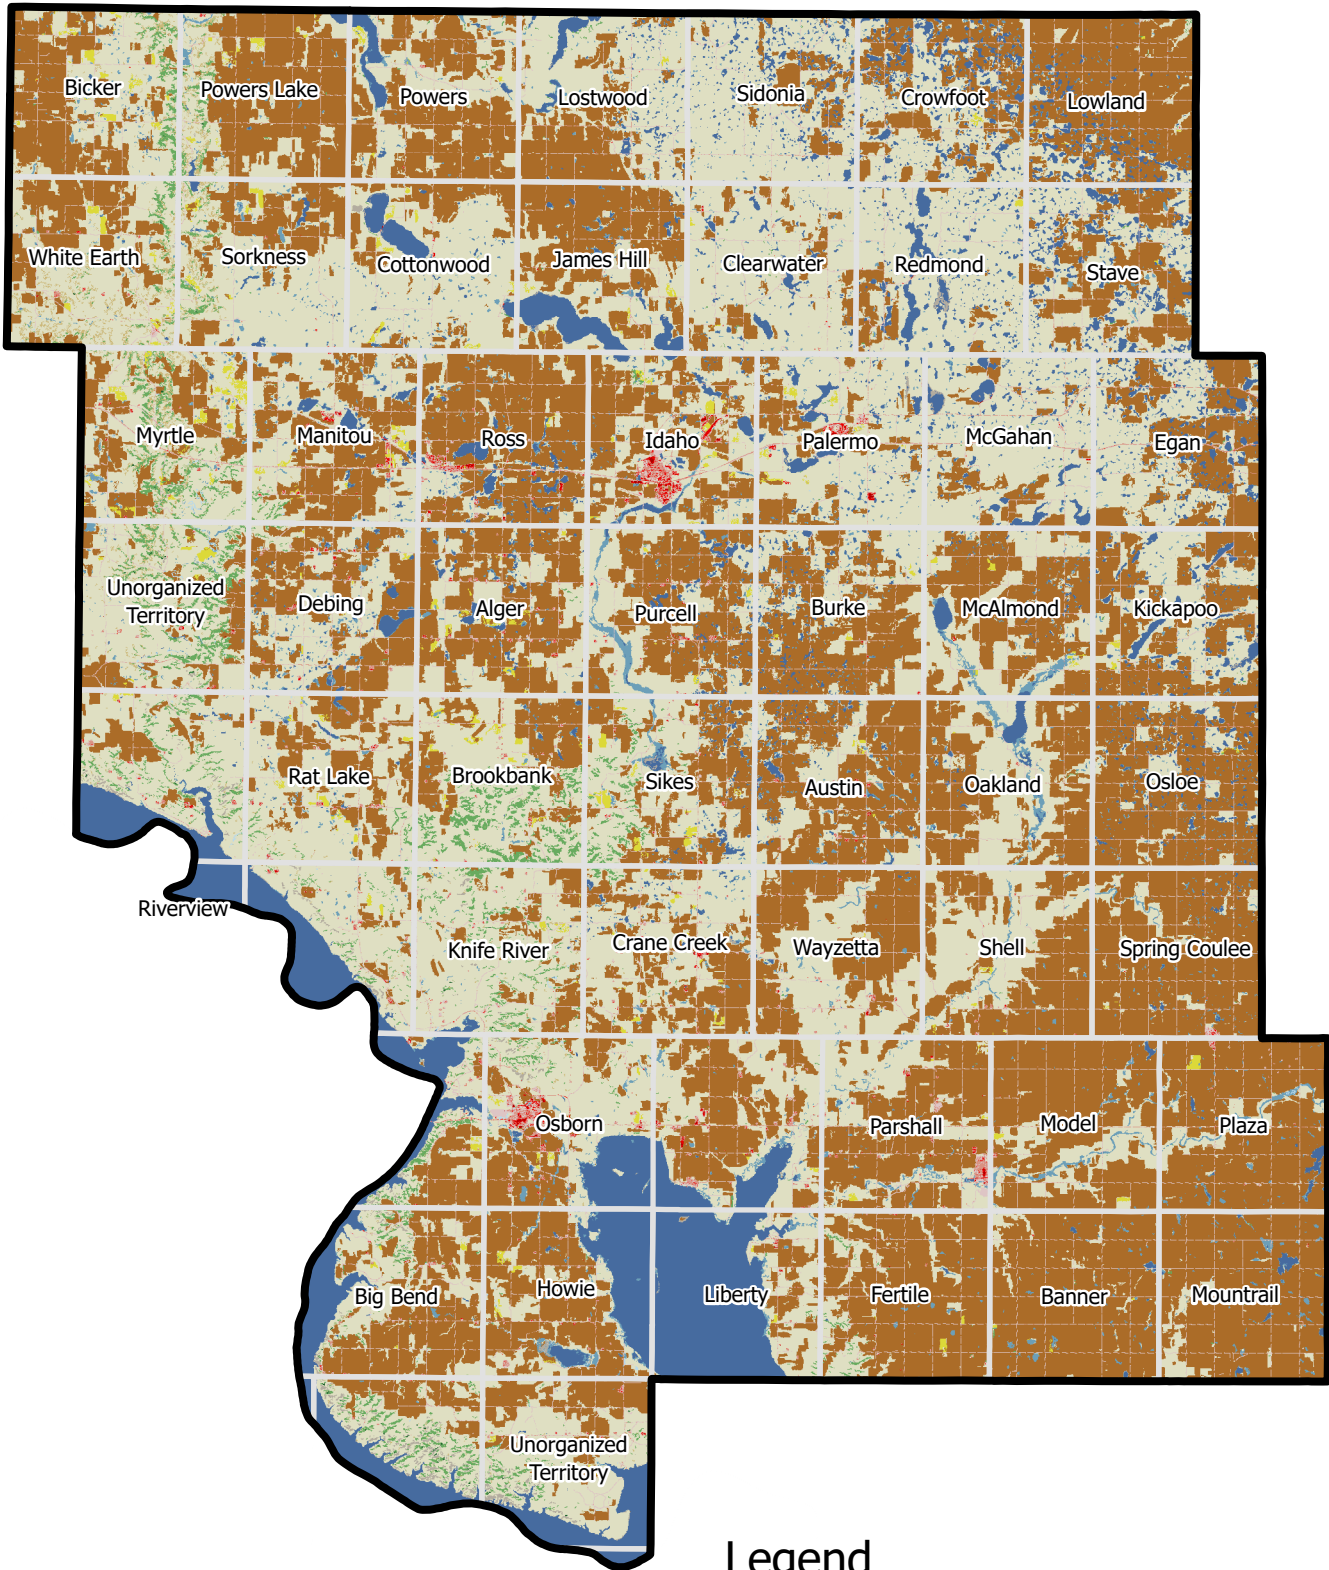

Map 7 - Land Cover

Legend

- | | |
|---|--|
|  Open Water |  Mixed Forest |
|  Developed, Open Space |  Grassland/Herbaceous |
|  Developed, Low Intensity |  Pasture/Hay |
|  Developed, Medium Intensity |  Cultivated Crops |
|  Developed, High Intensity |  Woody Wetlands |
|  Deciduous Forest |  Emergent Herbaceous Wetlands |
|  Evergreen Forest | |

Data Source: National Land Cover Database