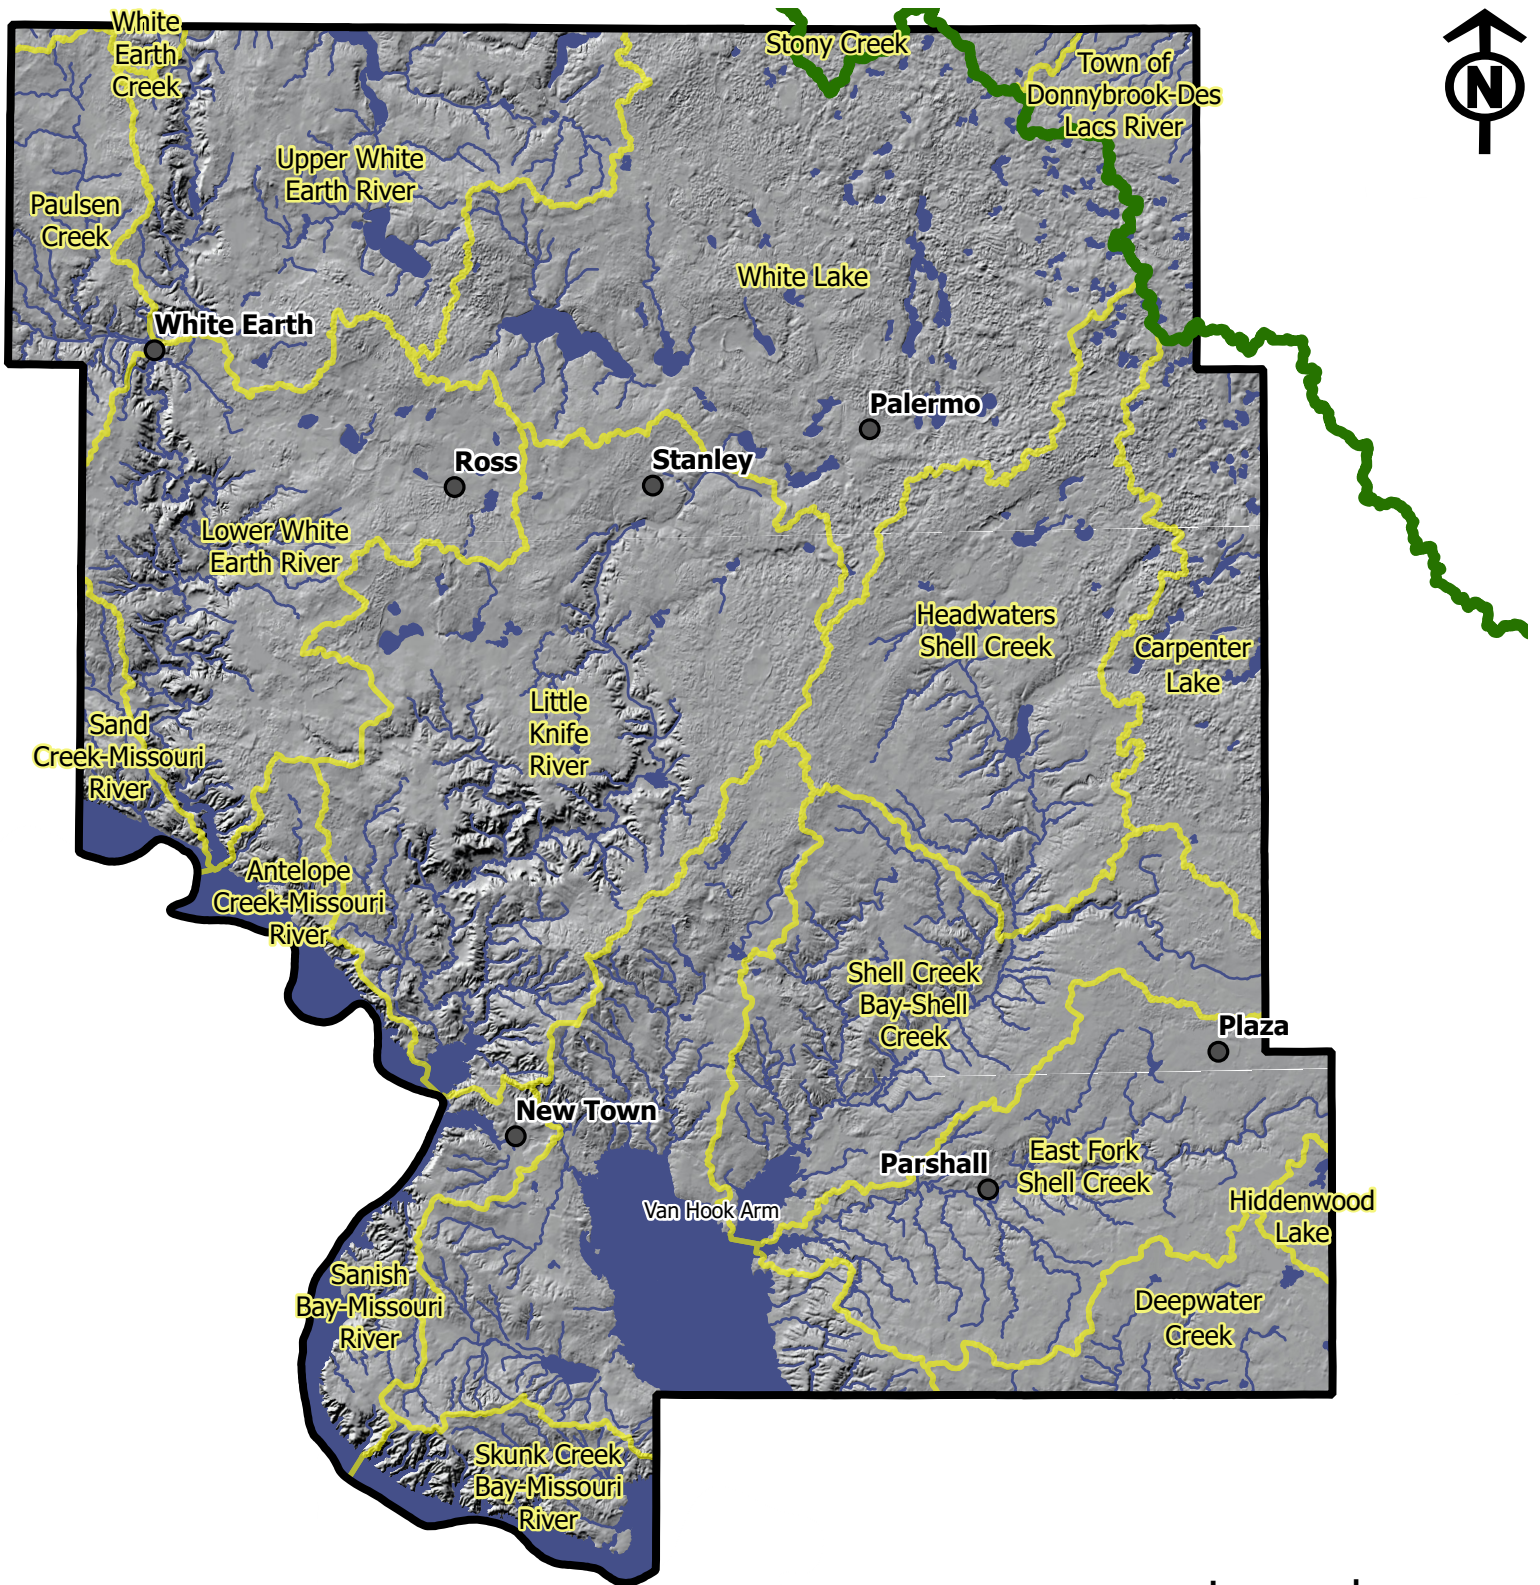

Map 2 - Watersheds

Legend

- Northern Divide
- Subwatersheds
- Lakes
- Rivers and Streams
- Incorporated Cities

Data Sources: North Dakota GIS Hub, U.S. Geological Survey