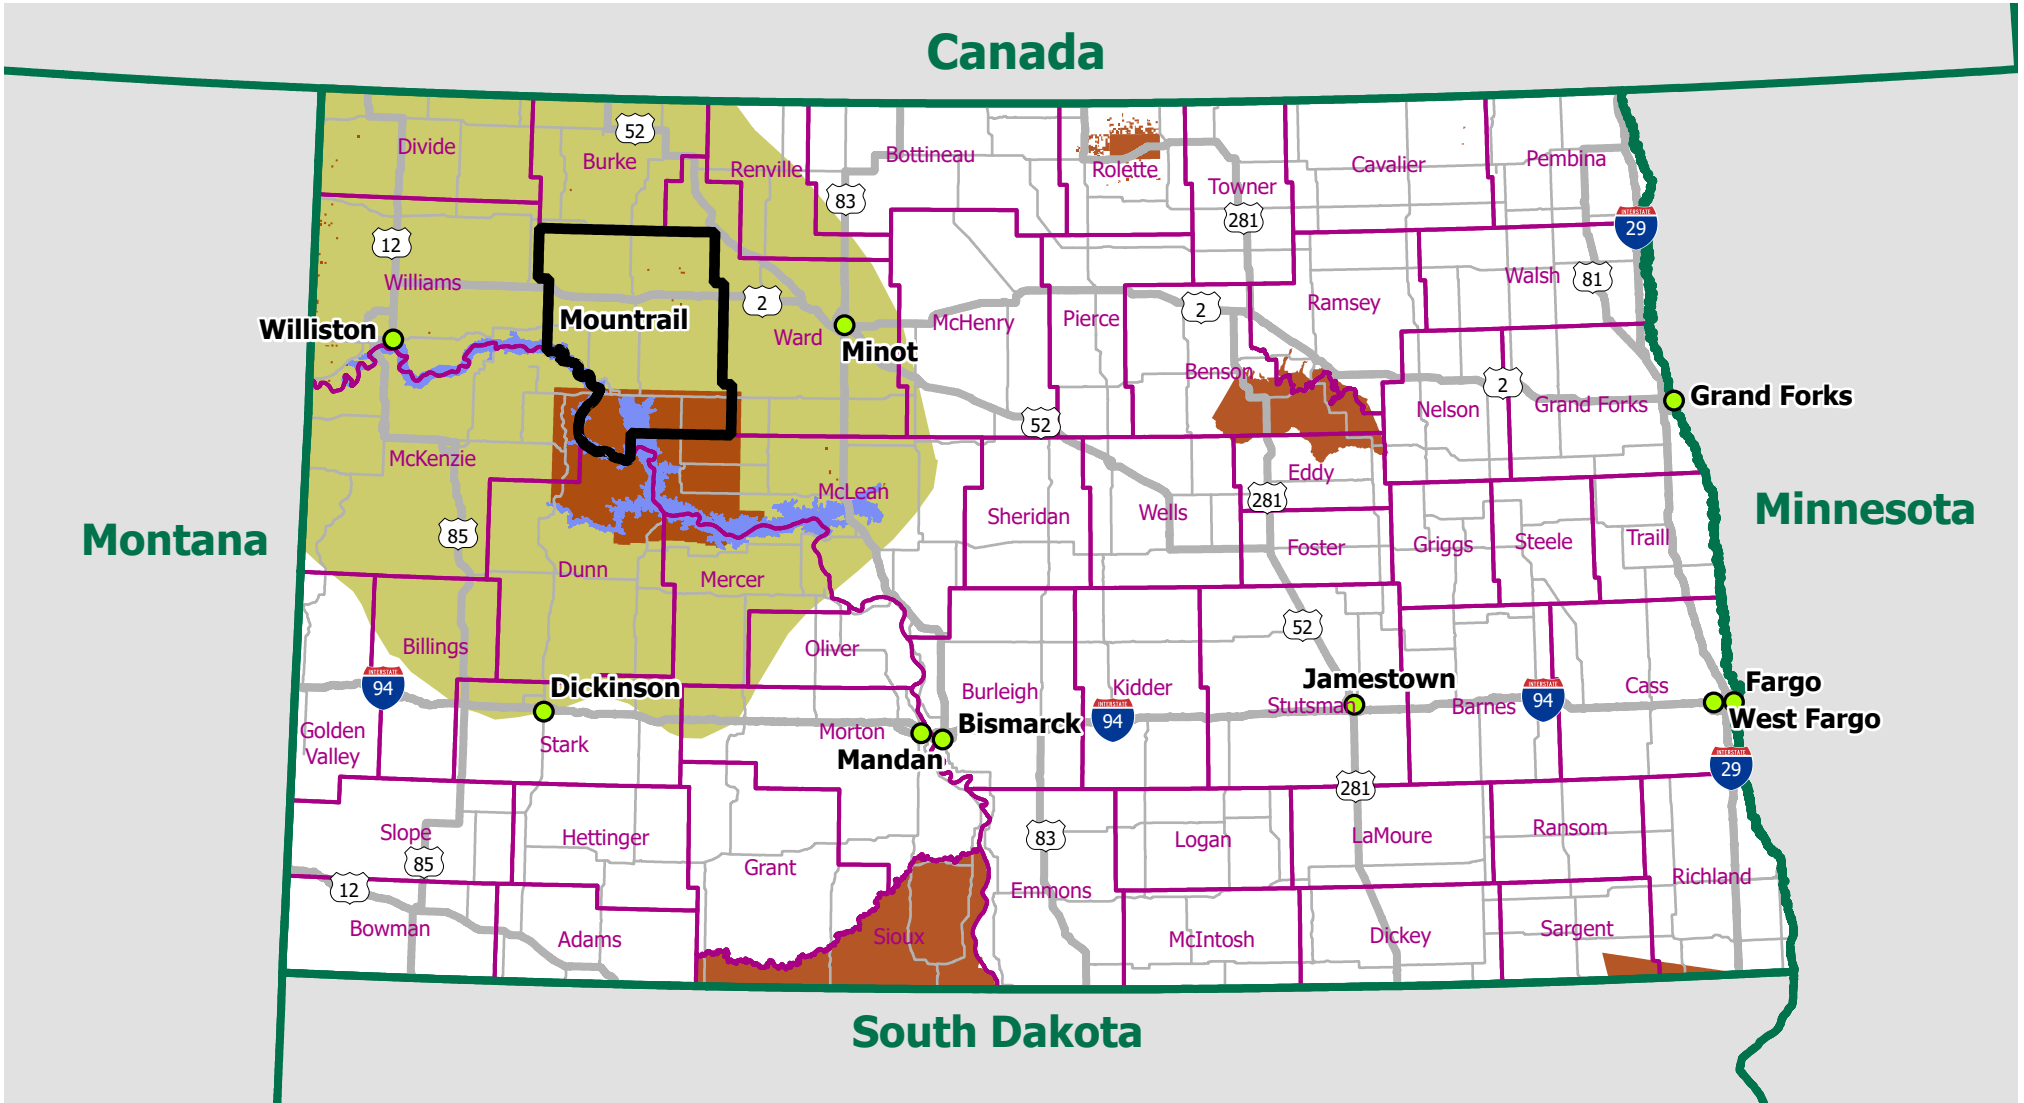

Map 1 - Project Location

Legend

-  Project Location
-  North Dakota Counties
-  Major Cities in North Dakota
-  North Dakota Reservations
-  Lake Sakakawea
-  Bakken Play Boundary
-  State and Federal Highways

Data Source: North Dakota GIS Hub, US Energy Information Administration