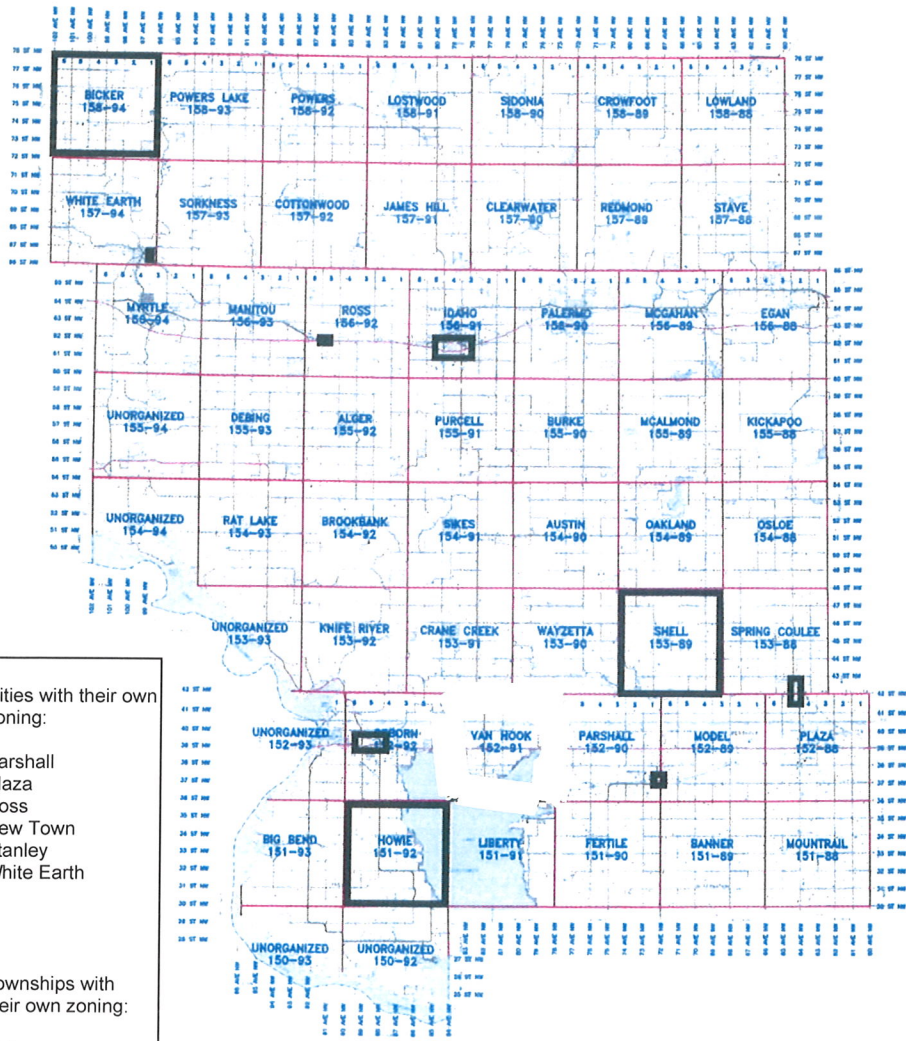

MOUNTRAIL COUNTY NORTH DAKOTA

Cities and Townships with their own zoning authority

Cities with their own zoning:

- Parshall
- Plaza
- Ross
- New Town
- Stanley
- White Earth

Townships with their own zoning:

- Bicker
- Howie
- Shell

For zoning projects and issues located completely within these areas please contact the appropriate city or township officials for their zoning regulations. If the project crosses into County jurisdiction, please contact Mountrail County Planning & Zoning.

Area Not Under County Zoning Ordinance

County Recorder
Mountrail County
Stanley ND

395862

DRAWING NOT TO SCALE