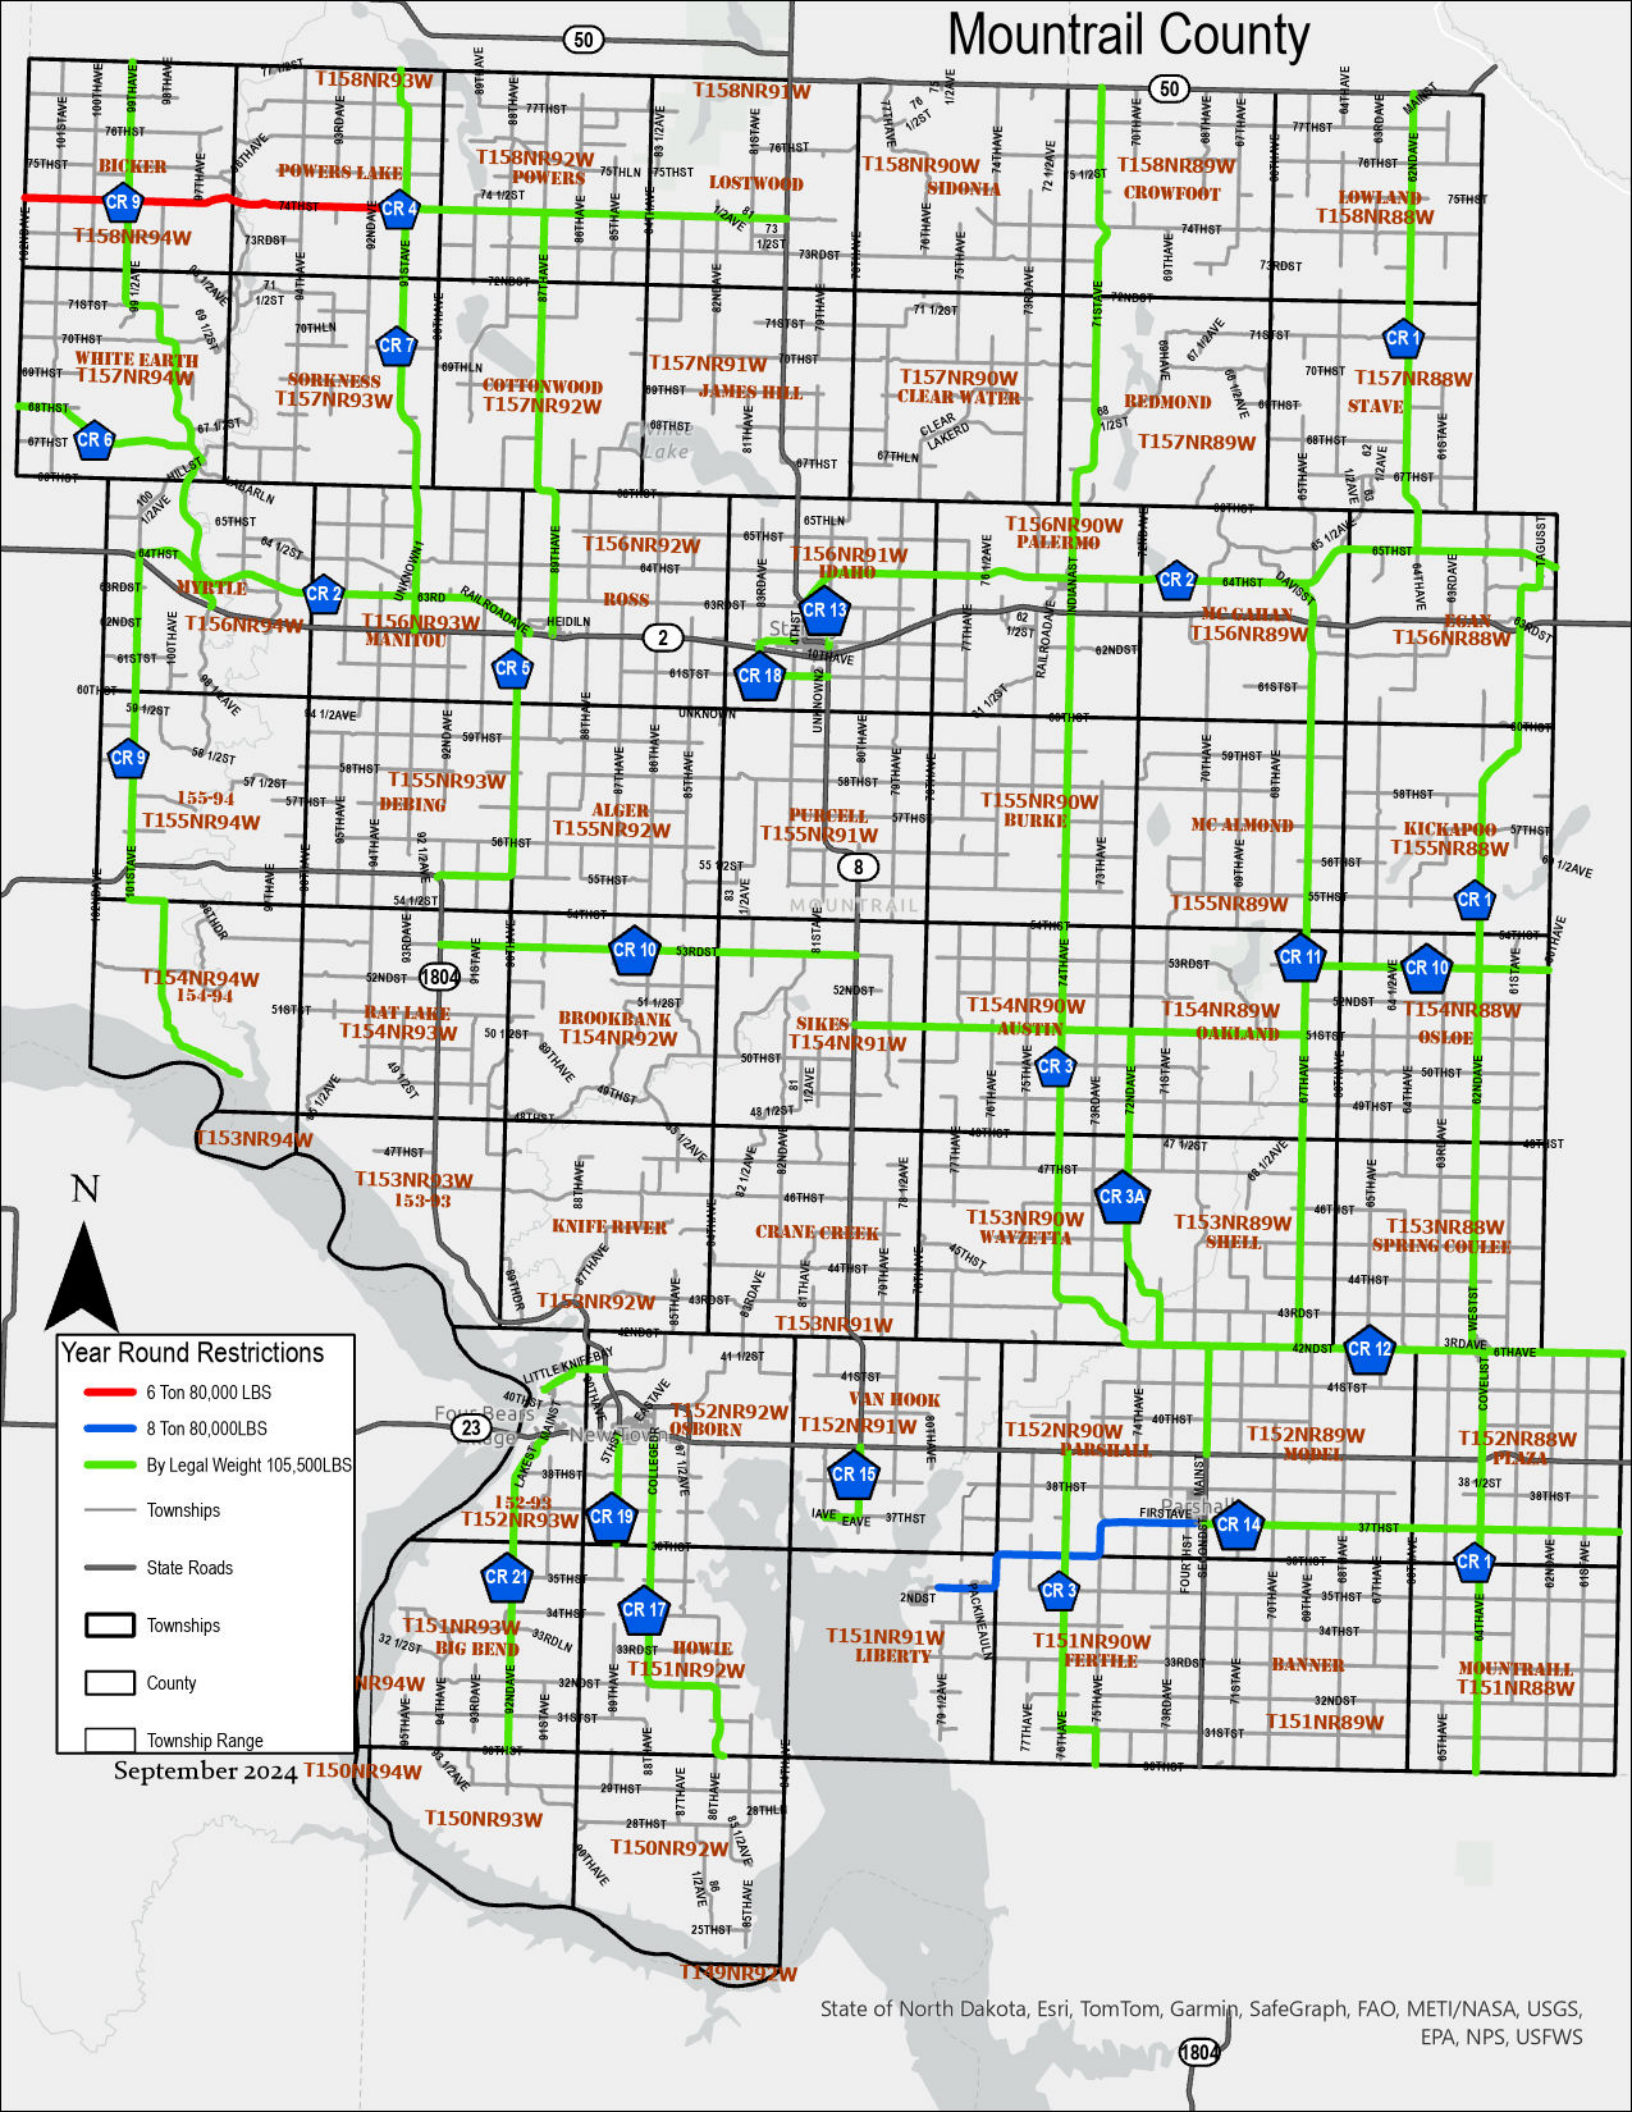

Mountrail County

Year Round Restrictions

- 6 Ton 80,000 LBS
- 8 Ton 80,000 LBS
- By Legal Weight 105,500 LBS
- Townships
- State Roads
- Townships
- County
- Township Range

September 2024

1804